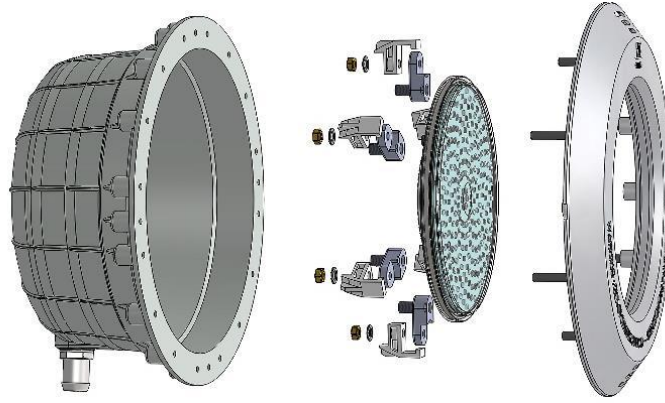

Installation to Pool Light Niche with Replacement Kit

Replacement kit include all necessary fixtures to be installed in the niches.

Replacement Kit for Concrete Pools