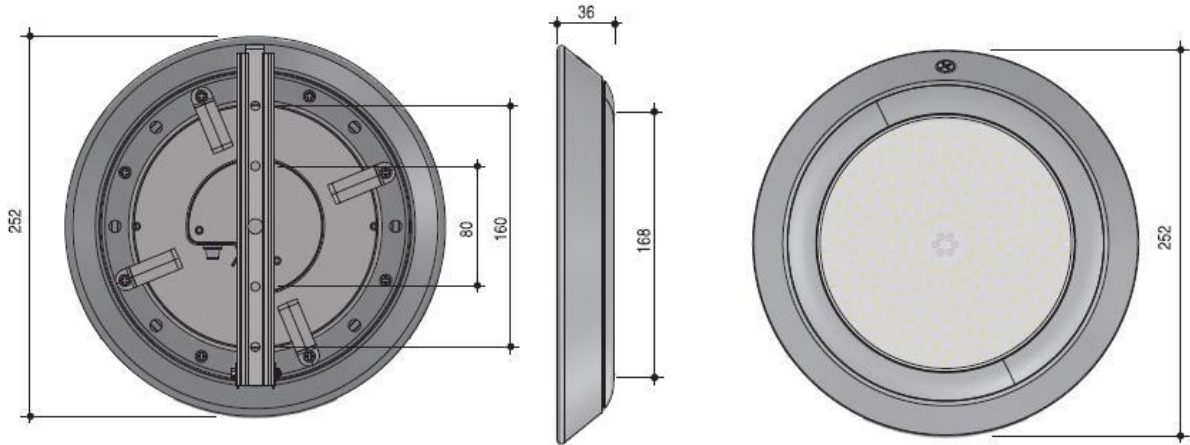

### Technical Features

- Special, elegant flat design. With completely resin isolated led circuits, 5 years unconditional water leakage warranty.
- Ultra slim design which has only 35 mm thickness from the wall.
- It is suitable with every PAR 56 bulb with niche in the market.
- Easy installment in concrete pools only with 2 screws.
- Comes with liner installation kit which let consumers to install easier in liner pools.
- Light screen in transparent polycarbonate.
- The length of the cable is 2,5 m and the cross section is 2x1,5 mm.
- Embedded into special transparent resin.
- Polycarbonate light body.
- Epoxy PCB
- IP68 quality standard.
- Replacement kit include all necessary fixtures to be installed in the niches.

## Underwater Slim LED Lights for Concrete Pools

Gemas Code	LED Quantity	Color	Power	Light Angle	System
051140	252	White	50W	120°	Single Color
051141	252	Daylight	50W	120°	
051130	81	White	35W	120°	
051131	81	Daylight	35W	120°	
051155	252	RGB	35W	120°	Central Control
051152	90	RGB-White	35W	120°	
051157	81	RGB	30W	120°	
051153	252	RGB	35W	120°	Built-in Control
051150	90	RGB-White	35W	120°	
051156	81	RGB	30W	120°	
051153SC	252	RGB	35W	120°	Self RCU Control
051151SC	90	RGB-White	35W	120°	
051156SC	81	RGB	30W	120°	

### Dimensions

All dimensions are in mm.

"Pool Technology"

**GEMAŞ Genel Mühendislik Mekanik San.veTic.A.Ş.**

İTOB Organize Sanayi Bölgesi 10001 Sok.No:28 Menderes/İZMİR TURKEY

Tel:0232 799 0 333 Fax:0232 799 0 330 www.gemas.com.tr info@gemas.com.tr

Dimensions

All dimensions are in mm.

"Pool Technology"

**GEMAŞ Genel Mühendislik Mekanik San.veTic.A.Ş.**

İTOB Organize Sanayi Bölgesi 10001 Sok.No:28 Menderes/İZMİR TURKEY

Tel:0232 799 0 333 Fax:0232 799 0 330 www.gemas.com.tr info@gemas.com.tr