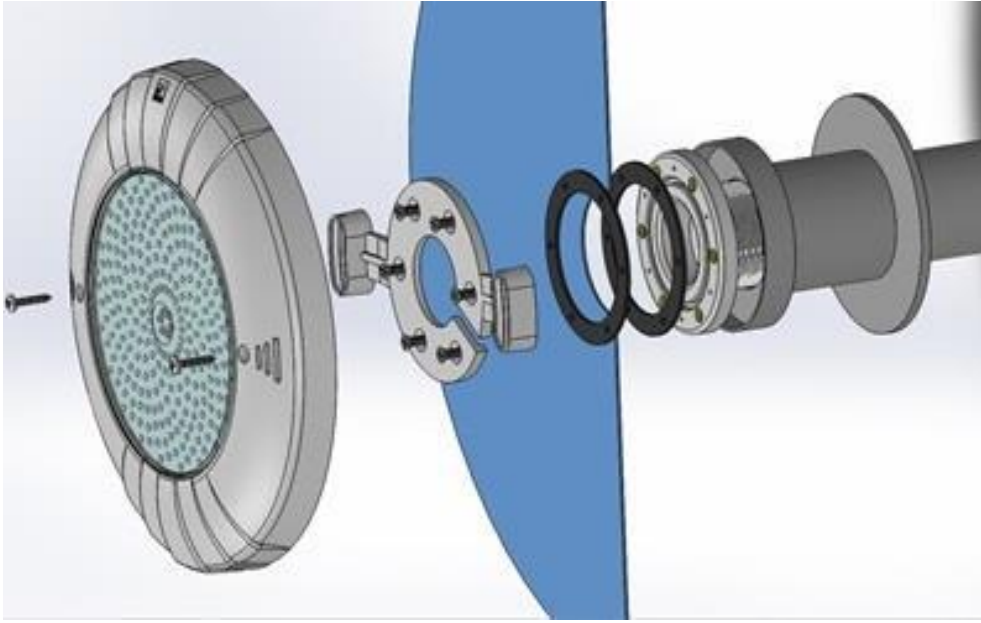

### Technical Features

- Special, elegant flat design. With completely resin isolated led circuits, 5 years unconditional water leakage warranty.
- Ultra slim design which has only 35 mm thickness from the wall.
- It is suitable with every PAR 56 bulb with niche in the market.
- Easy installment in concrete pools only with 2 screws.
- Comes with liner installation kit which let consumers to install easier in liner pools.
- Light screen in transparent polycarbonate.
- The length of the cable is 2,5 m and the cross section is 2x1,5 mm.
- Embedded into special transparent resin.
- Polycarbonate light body.
- Epoxy PCB
- IP68 quality standard.
- Replacement kit include all necessary fixtures to be installed in the niches.

Dimensions

All dimensions are in mm.

"Pool Technology"

**GEMAŞ Genel Mühendislik Mekanik San.veTic.A.Ş.**

İTOB Organize Sanayi Bölgesi 10001 Sok.No:28 Menderes/İZMİR TURKEY

Tel:0232 799 0 333 Fax:0232 799 0 330 www.gemas.com.tr info@gemas.com.tr

## Concrete Pool Installation

Below are the mounting schemes of different Slim LED versions on the concrete pool wall.

Slim LED

Slim LED Inox

Slim LED Inox Click

## Liner Pool Installation