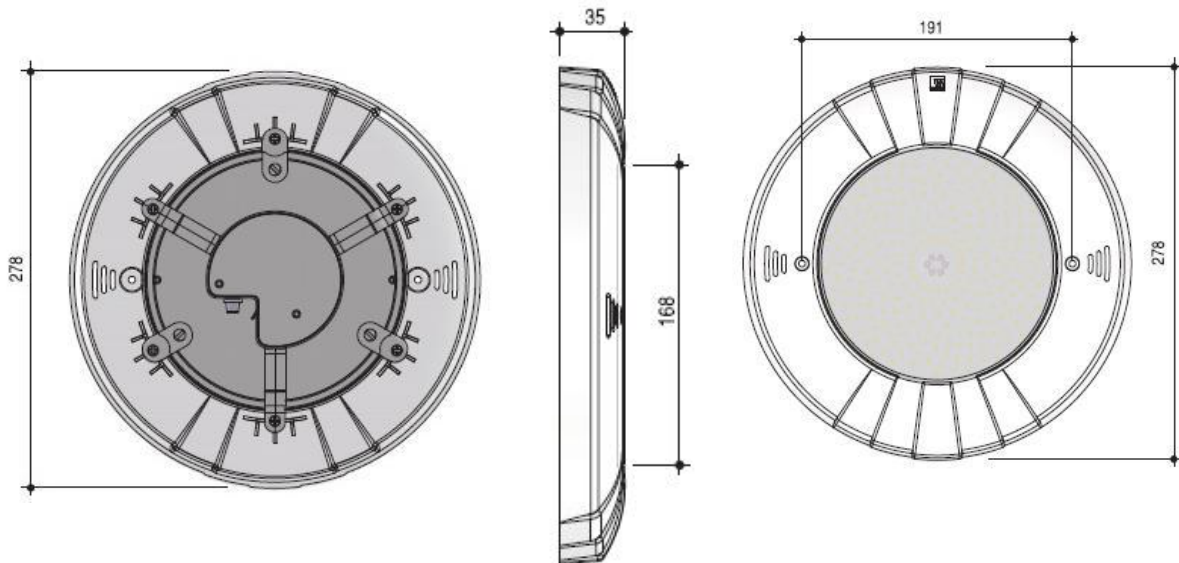

### Technical Features

- Special, elegant flat design. With completely resin isolated led circuits, 5 years unconditional water leakage warranty.
- Ultra slim design which has only 35 mm thickness from the wall.
- It is suitable with every PAR 56 bulb with niche in the market.
- Easy installment in concrete pools only with 2 screws.
- Comes with liner installation kit which let consumers to install easier in liner pools.
- Light screen in transparent polycarbonate.
- The length of the cable is 2,5 m and the cross section is 2x1,5 mm.
- Embedded into special transparent resin.
- Polycarbonate light body.
- Epoxy PCB
- IP68 quality standard.
- Replacement kit include all necessary fixtures to be installed in the niches.

## Underwater Slim LED Lights for Concrete Pools

Gemas Code	LED Quantity	Color	Power	Light Angle	System
051140	252	White	50W	120°	Single Color
051141	252	Daylight	50W	120°	
051130	81	White	35W	120°	
051131	81	Daylight	35W	120°	
051155	252	RGB	35W	120°	Central Control
051152	90	RGB-White	35W	120°	
051157	81	RGB	30W	120°	
051153	252	RGB	35W	120°	Built-in Control
051150	90	RGB-White	35W	120°	
051156	81	RGB	30W	120°	
051153SC	252	RGB	35W	120°	Self RCU Control
051151SC	90	RGB-White	35W	120°	
051156SC	81	RGB	30W	120°	

### Dimensions

All dimensions are in mm.

"Pool Technology"

**GEMAŞ Genel Mühendislik Mekanik San.veTic.A.Ş.**

İTOB Organize Sanayi Bölgesi 10001 Sok.No:28 Menderes/İZMİR TURKEY

Tel:0232 799 0 333 Fax:0232 799 0 330 www.gemas.com.tr info@gemas.com.tr