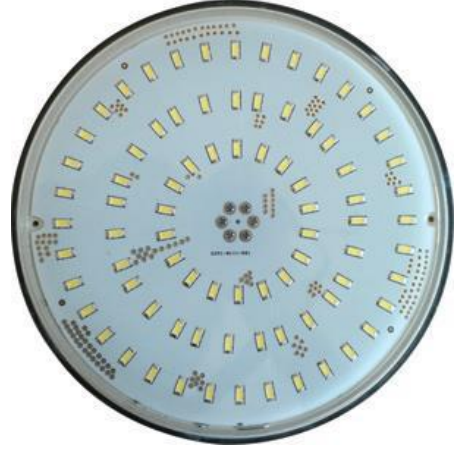

81 LED Slim LED Bulb