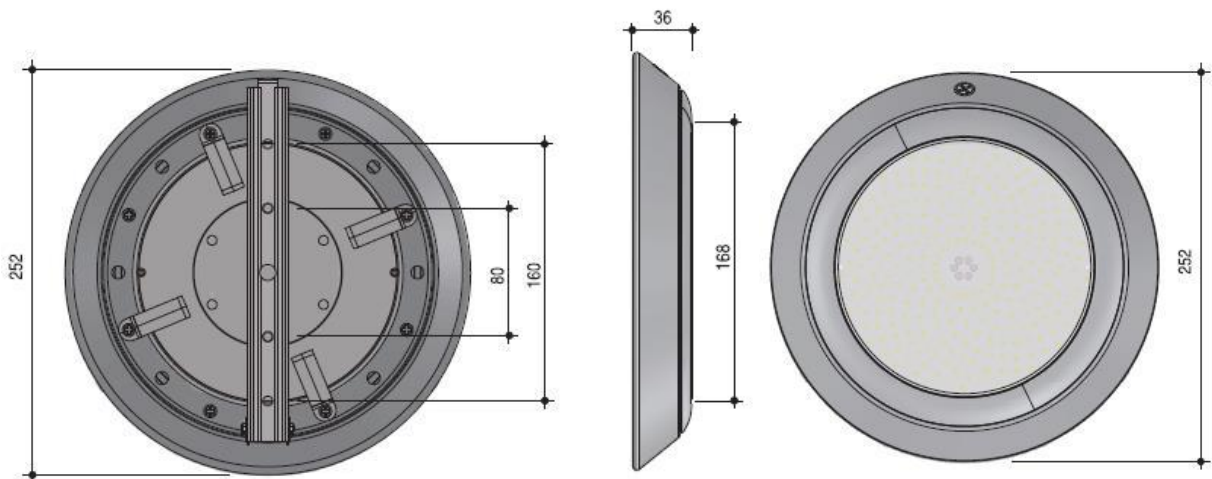

### Technical Features

- Special, elegant flat design. With completely resin isolated led circuits, 5 years unconditional water leakage warranty.
- Ultra slim design which has only 35 mm thickness from the wall.
- It is suitable with every PAR 56 bulb with niche in the market.
- Easy installment in concrete pools only with 2 screws.
- Comes with liner installation kit which let consumers to install easier in liner pools.
- Light screen in transparent polycarbonate.
- The length of the cable is 2,5 m and the cross section is 2x1,5 mm.
- Embedded into special transparent resin.
- Polycarbonate light body.
- Epoxy PCB
- IP68 quality standard.
- Replacement kit include all necessary fixtures to be installed in the niches.

### Dimensions

All dimensions are in mm.

"Pool Technology"

**GEMAS Genel Mühendislik Mekanik San.veTic.A.Ş.**

İTOB Organize Sanayi Bölgesi 10001 Sok.No:28 Menderes/İZMİR TURKEY

Tel:0232 799 0 333 Fax:0232 799 0 330 www.gemas.com.tr info@gemas.com.tr

Underwater Slim LED Lights for Liner Pools  
AISI 304 Stainless Steel

Gemas Code	LED Quantity	Color	Power	Light Angle	System
052140SS	252	White	50W	120°	Single Color
052141SS	252	Daylight	50W	120°	
052142SS	252	Turquoise	35W	120°	
052143SS	252	Blue	35W	120°	
052144SS	252	Red	35W	120°	
052145SS	252	Green	35W	120°	
052155SS	252	RGB	35W	120°	Central Control
052153SS	252	RGB	35W	120°	Built-in Control
052153SCSS	252	RGB-White	35W	120°	Self RCU Control

Dimensions

All dimensions are in mm.

"Pool Technology"

**GEMAŞ Genel Mühendislik Mekanik San.veTic.A.Ş.**

İTOB Organize Sanayi Bölgesi 10001 Sok.No:28 Menderes/İZMİR TURKEY

Tel:0232 799 0 333 Fax:0232 799 0 330 www.gemas.com.tr info@gemas.com.tr