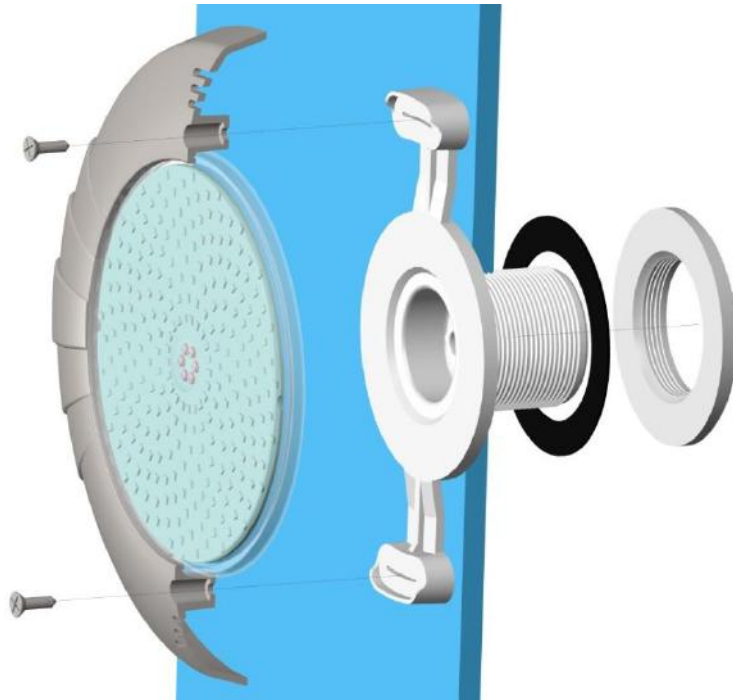

Polyester Pool Installation