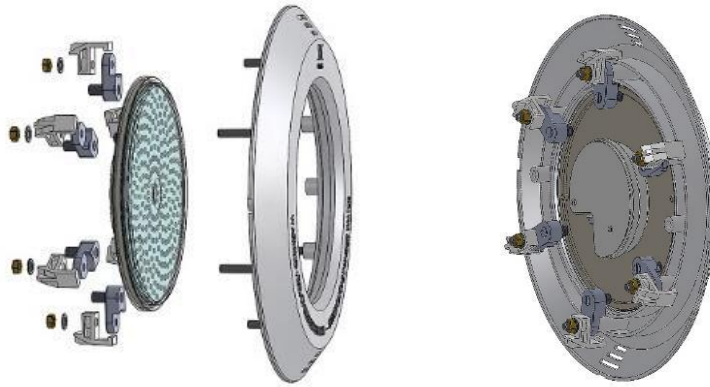

### Technical Features

- Special, elegant flat design. With completely resin isolated led circuits, 5 years unconditional water leakage warranty.
- Ultra slim design which has only 35 mm thickness from the wall.
- It is suitable with every PAR 56 bulb with niche in the market.
- Easy installment in concrete pools only with 2 screws.
- Comes with liner installation kit which let consumers to install easier in liner pools.
- Light screen in transparent polycarbonate.
- The length of the cable is 2,5 m and the cross section is 2x1,5 mm.
- Embedded into special transparent resin.
- Polycarbonate light body.
- Epoxy PCB
- IP68 quality standard.
- Replacement kit include all necessary fixtures to be installed in the niches.

Slim LED- Standard 2002 Detail

Slim LED- Standard 95 Detail

## Installation to Pool Light Niche with Replacement Kit

Replacement kit include all necessary fixtures to be installed in the niches.

Replacement Kit for Concrete Pools

Replacement Kit for Liner Pools

Existing PAR56 Bulb