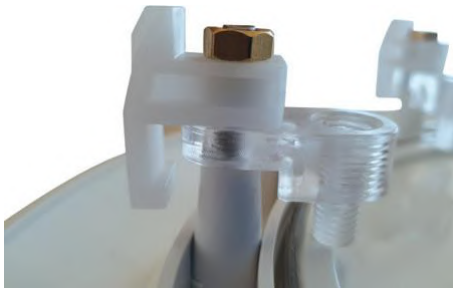

PAR56 Compatible Slim LED Replacement Kit – RGB Color

Gemas Code	LED Quantity	System	Power	Light Angle
0541201	90	Built-in Control	35W	120°
0541202	90	Central Control	35W	120°
05115301	252	Built-in Control	35W	120°
05115501	252	Central Control	35W	120°
05115601	81	Built-in Control	30W	120°
05115701	81	Central Control	30W	120°
05115601SC	81	Self RCU Control	30W	120°
05115301SC	81	Self RCU Control	30W	120°

Slim LED- Standard 2002 Detail