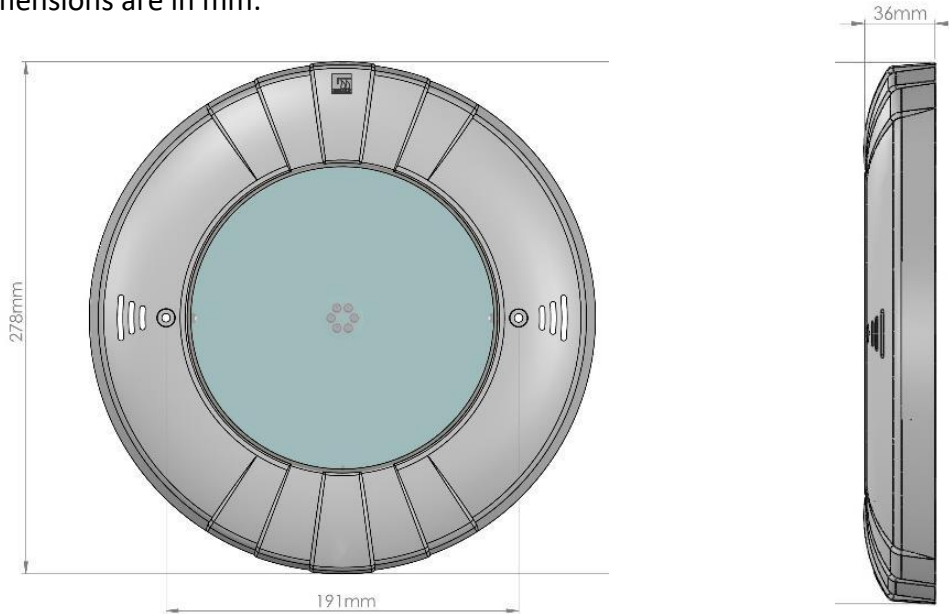

### Technical Features

- Special, elegant flat design. With completely resin isolated led circuits, 5 years unconditional water leakage warranty.
- Ultra slim design which has only 35 mm thickness from the wall.
- It is suitable with every PAR 56 bulb with niche in the market.
- Easy installment in concrete pools only with 2 screws.
- Comes with liner installation kit which let consumers to install easier in liner pools.
- Light screen in transparent polycarbonate.
- The length of the cable is 2,5 m and the cross section is 2x1,5 mm.
- Embedded into special transparent resin.
- Polycarbonate light body.
- Epoxy PCB
- IP68 quality standard.
- Replacement kit include all necessary fixtures to be installed in the niches.

Dimensions

All dimensions are in mm.

"Pool Technology"

**GEMAŞ Genel Mühendislik Mekanik San.veTic.A.Ş.**

İTOB Organize Sanayi Bölgesi 10001 Sok.No:28 Menderes/İZMİR TURKEY

Tel:0232 799 0 333 Fax:0232 799 0 330 www.gemas.com.tr info@gemas.com.tr

## Underwater Slim LED Lights for Liner Pools

Gemas Code	LED Quantity	Color	Power	Light Angle	System
052140	252	White	50W	120°	Single Color
052141	252	Daylight	50W	120°	
052130	81	White	35W	120°	
052131	81	Daylight	35W	120°	
052155	252	RGB	35W	120°	Central Control
052152	90	RGB-White	35W	120°	
052157	81	RGB	30W	120°	
052153	252	RGB	35W	120°	Built-in Control
052150	90	RGB-White	35W	120°	
052156	81	RGB	30W	120°	
052153SC	252	RGB	35W	120°	Self RCU Control
052151SC	90	RGB-White	35W	120°	
052156SC	81	RGB	30W	120°	

### Dimensions

All dimensions are in mm.

"Pool Technology"

**GEMAS Genel Mühendislik Mekanik San.veTic.A.Ş.**

İTOB Organize Sanayi Bölgesi 10001 Sok.No:28 Menderes/İZMİR TURKEY

Tel:0232 799 0 333 Fax:0232 799 0 330 www.gemas.com.tr info@gemas.com.tr