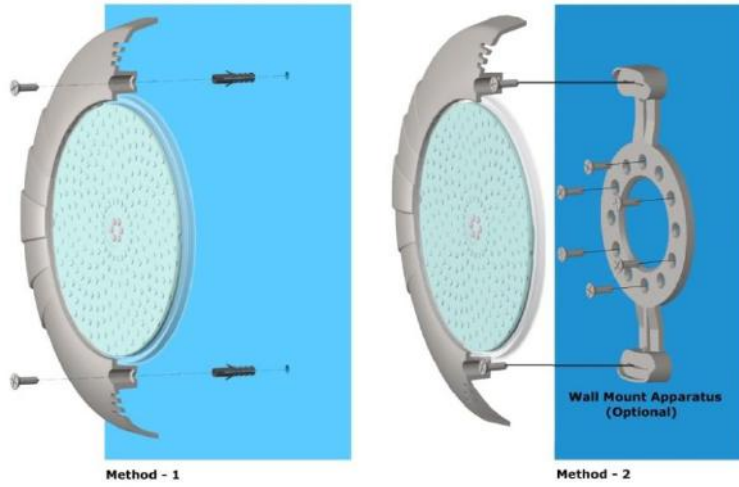

### Technical Features

- Special, elegant flat design. With completely resin isolated led circuits, 5 years unconditional water leakage warranty.
- Ultra slim design which has only 35 mm thickness from the wall.
- It is suitable with every PAR 56 bulb with niche in the market.
- Easy installment in concrete pools only with 2 screws.
- Comes with liner installation kit which let consumers to install easier in liner pools.
- Light screen in transparent polycarbonate.
- The length of the cable is 2,5 m and the cross section is 2x1,5 mm.
- Embedded into special transparent resin.
- Polycarbonate light body.
- Epoxy PCB
- IP68 quality standard.
- Replacement kit include all necessary fixtures to be installed in the niches.

Underwater Slim LED Lights for Liner Pools  
AISI 304 Stainless Steel

Gemas Code	LED Quantity	Color	Power	Light Angle	System
052140SS	252	White	50W	120°	Single Color
052141SS	252	Daylight	50W	120°	
052142SS	252	Turquoise	35W	120°	
052143SS	252	Blue	35W	120°	
052144SS	252	Red	35W	120°	
052145SS	252	Green	35W	120°	
052155SS	252	RGB	35W	120°	Central Control
052153SS	252	RGB	35W	120°	Built-in Control
052153SCSS	252	RGB-White	35W	120°	Self RCU Control

Dimensions

All dimensions are in mm.

"Pool Technology"

**GEMAŞ Genel Mühendislik Mekanik San.veTic.A.Ş.**

İTOB Organize Sanayi Bölgesi 10001 Sok.No:28 Menderes/İZMİR TURKEY

Tel:0232 799 0 333 Fax:0232 799 0 330 www.gemas.com.tr info@gemas.com.tr

## Concrete Pool Installation

Below are the mounting schemes of different Slim LED versions on the concrete pool wall.

Slim LED

Slim LED Inox

Slim LED Inox Click