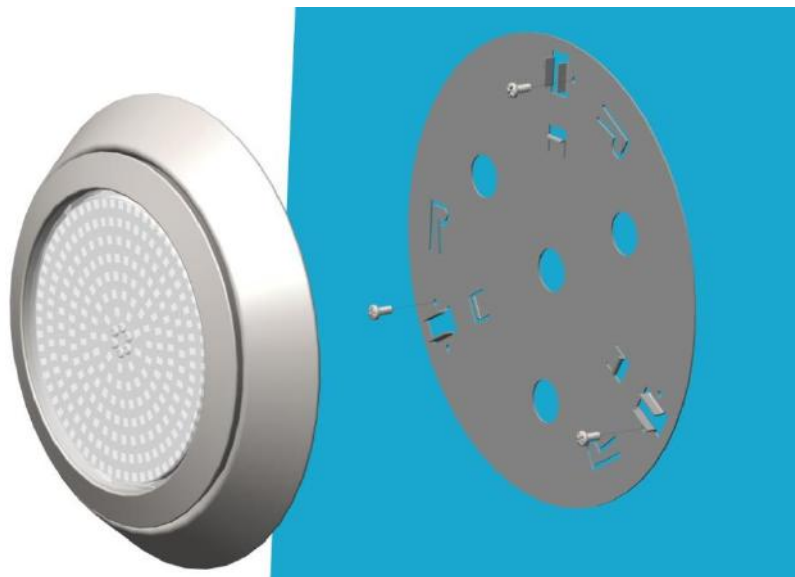

### Technical Features

- Special, elegant flat design. With completely resin isolated led circuits, 5 years unconditional water leakage warranty.
- Ultra slim design which has only 35 mm thickness from the wall.
- It is suitable with every PAR 56 bulb with niche in the market.
- Easy installment in concrete pools only with 2 screws.
- Comes with liner installation kit which let consumers to install easier in liner pools.
- Light screen in transparent polycarbonate.
- The length of the cable is 2,5 m and the cross section is 2x1,5 mm.
- Embedded into special transparent resin.
- Polycarbonate light body.
- Epoxy PCB
- IP68 quality standard.
- Replacement kit include all necessary fixtures to be installed in the niches.

## Concrete Pool Installation

Below are the mounting schemes of different Slim LED versions on the concrete pool wall.

Slim LED

Slim LED Inox

Slim LED Inox Click

## Liner Pool Installation