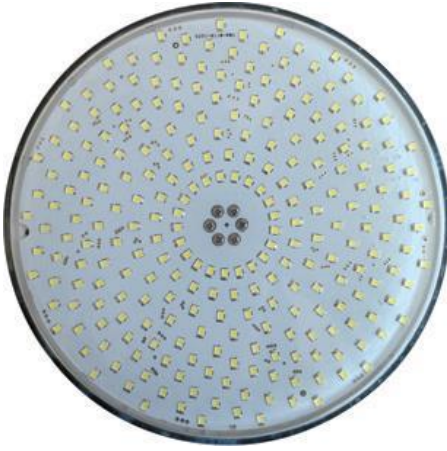

PAR56 Compatible Slim LED Replacement Kit – Single Color

Gemas Code	Color	LED Quantity	Power Consumption	Luminous Flux	Light Angle
0541101	White	252	50W	4500	120°
0541102	Daylight	252	50W	4500	120°
0541103	Turquoise	252	35W	3024	120°
0541104	Blue	252	35W	1000	120°
0541105	Red	252	35W	1612	120°
0541106	Green	252	35W	3500	120°
0541111	White	81	35W	3000	120°
0541112	Daylight	81	35W	3000	120°
0541113	Turquoise	81	20W	1780	120°
0541114	Blue	81	20W	710	120°
0541115	Red	81	20W	1050	120°
0541116	Green	81	20W	2310	120°

252 LED Slim LED Bulb