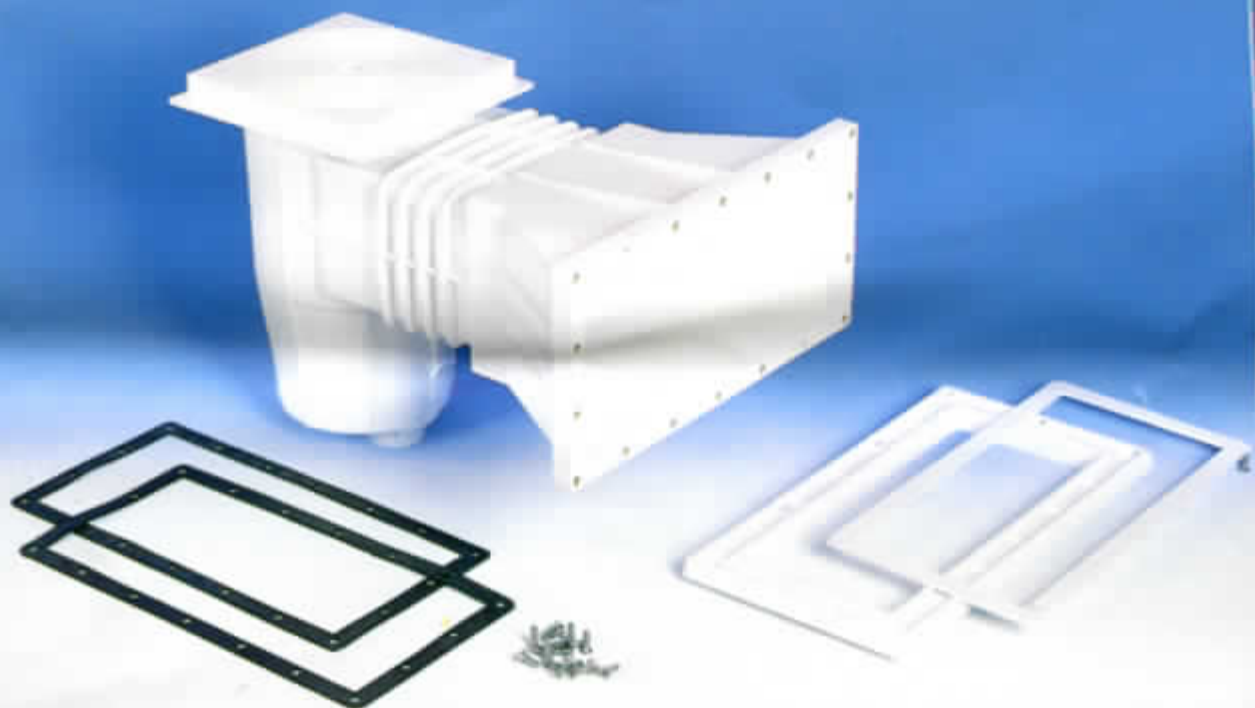

# SKIMMERS

- *Manufactured in ABS.*
- *Installation in any type of pool, concrete or liner.*

• *For concrete pools w/square lid*

• *For liner pools w/square lid*

• *Plastic buoy float with basket*

• *Detail of liner type skimmer installation*

- For concrete pools, wide mouth, square lid.
- For liner pools, extension mouth, square lid.

Suction from pool cleaner

1- Suction connection for pool cleaner

2- Standard application as surface skimmer

3- Overflow drainage

4- Facility to avoid air suction into the suction line when water level is low.

- The alternative skimmer outlets facilitate different connections

## LEVEL REGULATOR

- *Efficient regulation of pool water level. Direct connection to water supply. Body in polyester and fibre glass, lid and frame in ABS. Adjustable floating valve.*

DISTRIBUTOR: