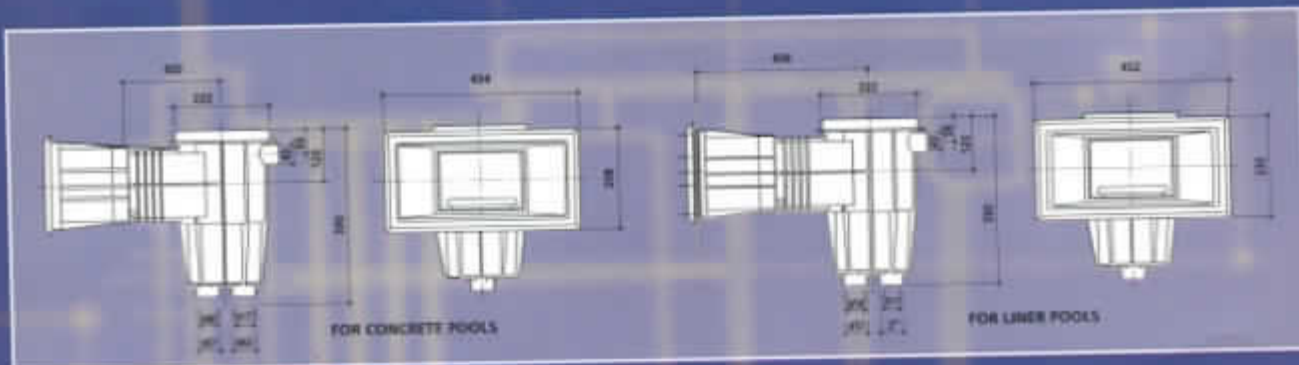

# SKIMMERS

- *Manufactured in ABS.*
- *Installation in any type of pool, concrete or liner.*

• *For concrete pools w/square lid*

• *For liner pools w/square lid*

• *Plastic buoy float with basket*

• *Detail of liner type skimmer installation*

- For concrete pools, wide mouth, square lid.
- For liner pools, extension mouth, square lid.

Suction from pool cleaner

1- Suction connection for pool cleaner

2- Standard application as surface skimmer

3- Overflow drainage

4- Facility to avoid air suction into the suction line when water level is low.

- The alternative skimmer outlets facilitate different connections

## LEVEL REGULATOR

- *Efficient regulation of pool water level. Direct connection to water supply. Body in polyester and fibre glass, lid and frame in ABS. Adjustable floating valve.*

DISTRIBUTOR: