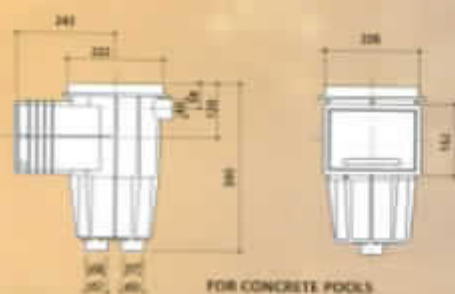

# SKIMMERS

- *Manufactured in ABS.*
- *Installation in any type of pool, concrete or liner.*

• *For concrete pools w/square lid*

• *For liner pools w/square lid*

• *Plastic buoy float with basket*

• *Detail of liner type skimmer installation*

- For concrete pools, wide mouth, square lid.
- For liner pools, extension mouth, square lid.

Suction from pool cleaner

1- Suction connection for pool cleaner

2- Standard application as surface skimmer

3- Overflow drainage

4- Facility to avoid air suction into the suction line when water level is low.

- The alternative skimmer outlets facilitate different connections

## LEVEL REGULATOR

- *Efficient regulation of pool water level. Direct connection to water supply. Body in polyester and fibre glass, lid and frame in ABS. Adjustable floating valve.*

DISTRIBUTOR: