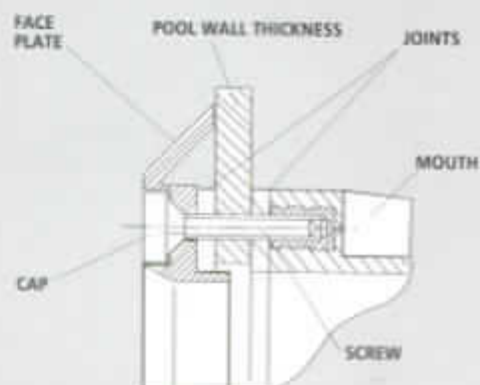

# SKIMMERS

- *Manufactured in ABS.*
- *Installation in any type of pool, concrete or liner.*

• *For concrete pools w/square lid*

• *For liner pools w/square lid*

• *Plastic buoy float with basket*

• *Detail of liner type skimmer installation*

- For concrete pools, wide mouth, square lid.
- For liner pools, extension mouth, square lid.

Suction from pool cleaner

1- Suction connection for pool cleaner

2- Standard application as surface skimmer

3- Overflow drainage

4- Facility to avoid air suction into the suction line when water level is low.

- The alternative skimmer outlets facilitate different connections

## LEVEL REGULATOR

- *Efficient regulation of pool water level. Direct connection to water supply. Body in polyester and fibre glass, lid and frame in ABS. Adjustable floating valve.*

DISTRIBUTOR: