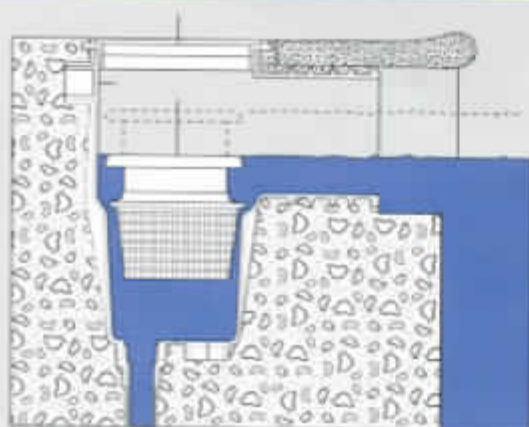

# SKIMMERS

- *Manufactured in ABS.*
- *Installation in any type of pool, concrete or liner.*

• *For concrete pools w/square lid*

• *For liner pools w/square lid*

• *Plastic buoy float with basket*

• *Detail of liner type skimmer installation*

- For concrete pools, wide mouth, square lid.
- For liner pools, extension mouth, square lid.

Suction from pool cleaner

1- Suction connection for pool cleaner

2- Standard application as surface skimmer

3- Overflow drainage

4- Facility to avoid air suction into the suction line when water level is low.

- The alternative skimmer outlets facilitate different connections

## LEVEL REGULATOR

- *Efficient regulation of pool water level. Direct connection to water supply. Body in polyester and fibre glass, lid and frame in ABS. Adjustable floating valve.*

DISTRIBUTOR: