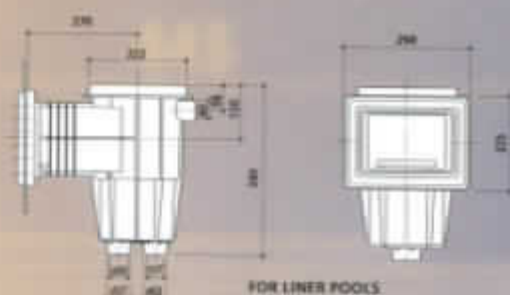

# SKIMMERS

- *Manufactured in ABS.*
- *Installation in any type of pool, concrete or liner.*

• *For concrete pools w/square lid*

• *For liner pools w/square lid*

• *Plastic buoy float with basket*

• *Detail of liner type skimmer installation*

- For concrete pools, wide mouth, square lid.
- For liner pools, extension mouth, square lid.

Suction from pool cleaner

1- Suction connection for pool cleaner

2- Standard application as surface skimmer

3- Overflow drainage

4- Facility to avoid air suction into the suction line when water level is low.

- The alternative skimmer outlets facilitate different connections

## LEVEL REGULATOR

- *Efficient regulation of pool water level. Direct connection to water supply. Body in polyester and fibre glass, lid and frame in ABS. Adjustable floating valve.*

DISTRIBUTOR: