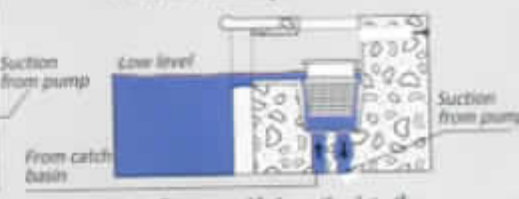

- For concrete pools, wide mouth, square lid.
- For liner pools, extension mouth, square lid.

Suction from pool cleaner

1- Suction connection for pool cleaner

2- Standard application as surface skimmer

3- Overflow drainage

4- Facility to avoid air suction into the suction line when water level is low.

- The alternative skimmer outlets facilitate different connections

## LEVEL REGULATOR

- *Efficient regulation of pool water level. Direct connection to water supply. Body in polyester and fibre glass, lid and frame in ABS. Adjustable floating valve.*

DISTRIBUTOR: