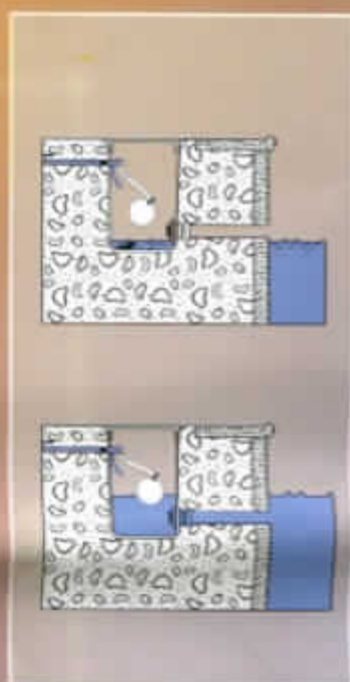

# SKIMMERS

- *Manufactured in ABS.*
- *Installation in any type of pool, concrete or liner.*

• *For concrete pools w/square lid*

• *For liner pools w/square lid*

• *Plastic buoy float with basket*

• *Detail of liner type skimmer installation*

- For concrete pools, wide mouth, square lid.
- For liner pools, extension mouth, square lid.

Suction from pool cleaner

1- Suction connection for pool cleaner

2- Standard application as surface skimmer

3- Overflow drainage

4- Facility to avoid air suction into the suction line when water level is low.

- The alternative skimmer outlets facilitate different connections

## LEVEL REGULATOR

- *Efficient regulation of pool water level. Direct connection to water supply. Body in polyester and fibre glass, lid and frame in ABS. Adjustable floating valve.*

DISTRIBUTOR: