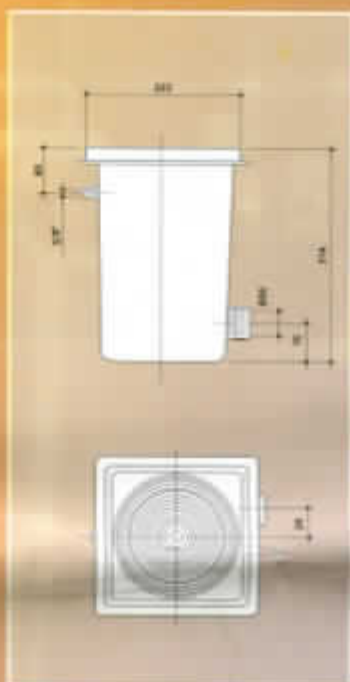

# SKIMMERS

- *Manufactured in ABS.*
- *Installation in any type of pool, concrete or liner.*

• *For concrete pools w/square lid*

• *For liner pools w/square lid*

• *Plastic buoy float with basket*

• *Detail of liner type skimmer installation*

- For concrete pools, wide mouth, square lid.
- For liner pools, extension mouth, square lid.

Suction from pool cleaner

1- Suction connection for pool cleaner

2- Standard application as surface skimmer

3- Overflow drainage

4- Facility to avoid air suction into the suction line when water level is low.

- The alternative skimmer outlets facilitate different connections

## LEVEL REGULATOR

- *Efficient regulation of pool water level. Direct connection to water supply. Body in polyester and fibre glass, lid and frame in ABS. Adjustable floating valve.*

DISTRIBUTOR: