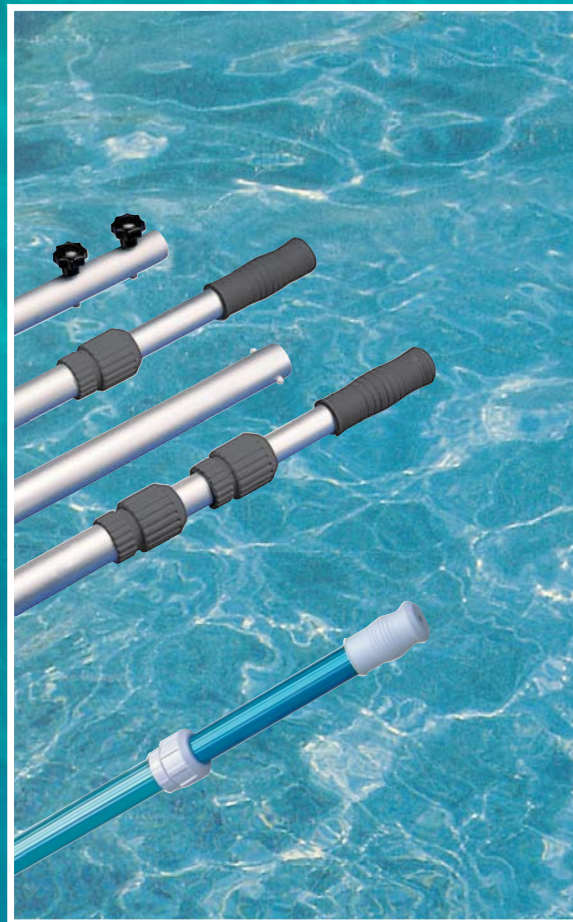

TELESCOPIC HANDLES

CLEANING EQUIPMENTS

TELESCOPIC HANDLES

In anodized aluminium (natural color).
Connection via clip or butterfly nut.

Description	Code	Pieces/box	Weight Kg	Volume m ³
• 1 x 1,5 m	09410	1	0,430	0,159
• 1 x 3 m	09420	1	0,890	0,312
• 2 x 2 m	09430	1	1,100	0,220
• 2 x 2,4 m	09490	1	1,600	0,261
• 2 x 3 m	09440	1	1,500	0,323
• 3 x 1,5 m	09450	1	1,300	0,169
• 3 x 2 m	09460	1	1,540	0,220
• 3 x 3 m	09470	1	2,200	0,328
• 3 x 6 m	09480	1	4,200	0,630

TELESCOPIC HANDLE

Aluminum, blue anodized. Stripy lower body.

Description	Code	Pieces/box	Weight Kg	Volume m ³
• 2 x 1,8 m	09489	1	0,800	0,262
• 2 x 2,4 m	09491	1	1,000	0,262

DISTRIBUTOR:

We reserve the right to change all or part of the features of the articles or contents of this document, without prior notice.

Quality Management System

GEMAS "POOLVAC" POOL CLEANER

Suction cleaner in anodized aluminium. 1 1/2" or 2" suction with clip or butterfly nut fixing.

L= 346 - 1 1/2" Hose connection
L= 456 - 1 1/2" Hose connection
L= 456 - 2" Hose connection

GEMAS "POOLKING" POOL CLEANER

For concrete pools with wide openings. Aluminum body. Wheel group and hose connection made of chromed bronze and stainless steel. 2" Hose connection. Cleaner scanning width, L=80 cm