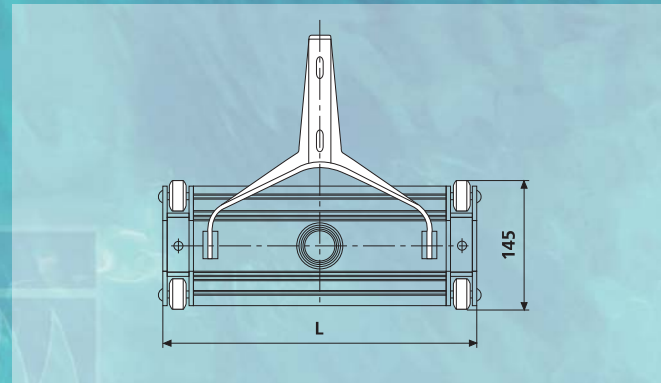

TELESCOPIC HANDLE

Aluminum, blue anodized. Stripy lower body.

Description	Code	Pieces/box	Weight Kg	Volume m ³
• 2 x 1,8 m	09489	1	0,800	0,262
• 2 x 2,4 m	09491	1	1,000	0,262

DISTRIBUTOR:

We reserve the right to change all or part of the features of the articles or contents of this document, without prior notice.

Quality Management System

GEMAS "POOLVAC" POOL CLEANER

Suction cleaner in anodized aluminium. 1 1/2" or 2" suction with clip or butterfly nut fixing.

L= 346 - 1 1/2" Hose connection
L= 456 - 1 1/2" Hose connection
L= 456 - 2" Hose connection

Description	Code	Pieces/box	Weight Kg	Volume m ³
• Trailed via cable	09213	1	10,008	0,020
• With fork for using with Handle	09214	1	11,516	0,032

GEMAS LEAF SCOOP IN PLASTIC.

Fixing with clip.

Description	Code	Pieces/box	Weight Kg	Volume m ³
• L=34,00 cm W=39,00 cm	09710	12	3,350	0,053