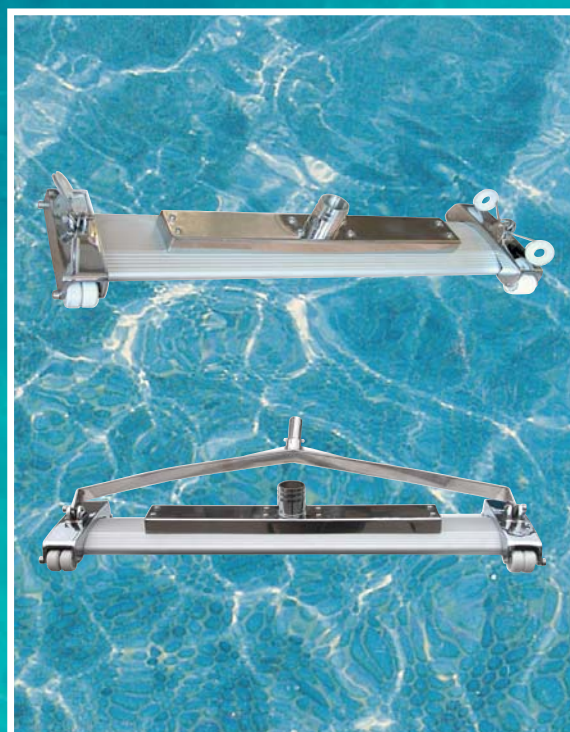

TELESCOPIC HANDLE

Aluminum, blue anodized. Stripy lower body.

Description	Code	Pieces/box	Weight Kg	Volume m ³
• 2 x 1,8 m	09489	1	0,800	0,262
• 2 x 2,4 m	09491	1	1,000	0,262

DISTRIBUTOR:

We reserve the right to change all or part of the features of the articles or contents of this document, without prior notice.

Quality Management System

GEMAS "POOLVAC" POOL CLEANER

Suction cleaner in anodized aluminium. 1 1/2" or 2" suction with clip or butterfly nut fixing.

L= 346 - 1 1/2" Hose connection
L= 456 - 1 1/2" Hose connection
L= 456 - 2" Hose connection

GEMAS "POOLKING" POOL CLEANER

For concrete pools with wide openings. Aluminum body. Wheel group and hose connection made of chromed bronze and stainless steel. 2" Hose connection. Cleaner scanning width, L=80 cm