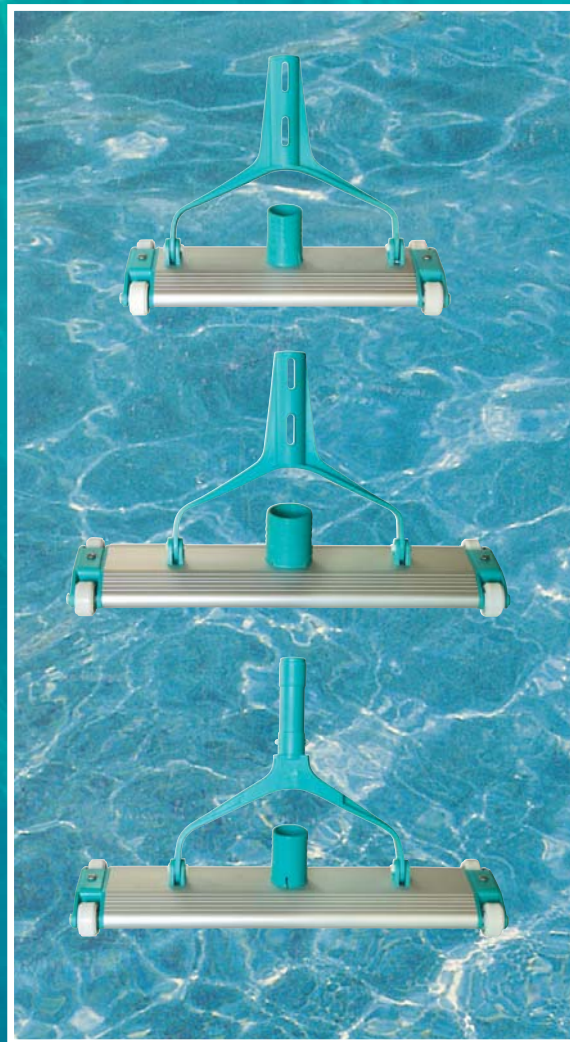

TELESCOPIC HANDLES

CLEANING EQUIPMENTS

TELESCOPIC HANDLES

In anodized aluminium (natural color).
Connection via clip or butterfly nut.

Description	Code	Pieces/box	Weight Kg	Volume m ³
• 1 x 1,5 m	09410	1	0,430	0,159
• 1 x 3 m	09420	1	0,890	0,312
• 2 x 2 m	09430	1	1,100	0,220
• 2 x 2,4 m	09490	1	1,600	0,261
• 2 x 3 m	09440	1	1,500	0,323
• 3 x 1,5 m	09450	1	1,300	0,169
• 3 x 2 m	09460	1	1,540	0,220
• 3 x 3 m	09470	1	2,200	0,328
• 3 x 6 m	09480	1	4,200	0,630

TELESCOPIC HANDLE

Aluminum, blue anodized. Stripy lower body.

Description	Code	Pieces/box	Weight Kg	Volume m ³
• 2 x 1,8 m	09489	1	0,800	0,262
• 2 x 2,4 m	09491	1	1,000	0,262

DISTRIBUTOR:

We reserve the right to change all or part of the features of the articles or contents of this document, without prior notice.

Quality Management System

GEMAS "POOLVAC" POOL CLEANER

Suction cleaner in anodized aluminium. 1 1/2" or 2" suction with clip or butterfly nut fixing.

L= 346 - 1 1/2" Hose connection
L= 456 - 1 1/2" Hose connection
L= 456 - 2" Hose connection

GEMAS "POOLKING" POOL CLEANER

For concrete pools with wide openings. Aluminum body. Wheel group and hose connection made of chromed bronze and stainless steel. 2" Hose connection. Cleaner scanning width, L=80 cm