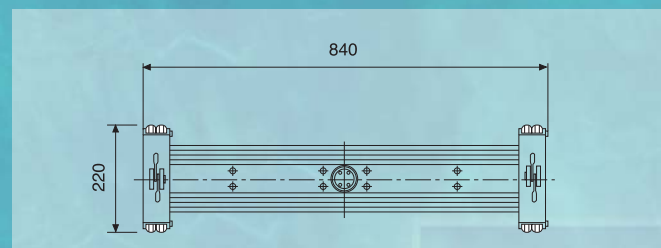

Quality Management System

GEMAS "POOLVAC" POOL CLEANER

Suction cleaner in anodized aluminium. 1 1/2" or 2" suction with clip or butterfly nut fixing.

L= 346 - 1 1/2" Hose connection
L= 456 - 1 1/2" Hose connection
L= 456 - 2" Hose connection

Description	Code	Pieces/box	Weight Kg	Volume m ³
• With butterfly nut, 1 1/2" L=346 mm	092111	1	2,382	0,012
• With butterfly nut, 1 1/2" L=456 mm	092112	1	3,094	0,015
• With clip, 1 1/2" L=346 mm	092121	1	2,388	0,012
• With clip, 1 1/2" L=456 mm	092122	1	3,220	0,015
• With butterfly nut, 2" L=456 mm	09211L1	1	3,060	0,015
• With clip, 2" L=456 mm	09211L2	1	3,128	0,015

Description	Code	Pieces/box	Weight Kg	Volume m ³
• Trailed via cable	09213	1	10,008	0,020
• With fork for using with Handle	09214	1	11,516	0,032

GEMAS LEAF SCOOP IN PLASTIC.

Fixing with clip.

Description	Code	Pieces/box	Weight Kg	Volume m ³
• L=34,00 cm W=39,00 cm	09710	12	3,350	0,053