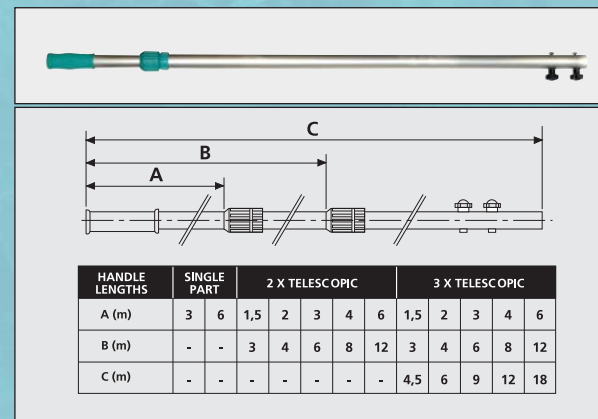

TELESCOPIC HANDLES

CLEANING EQUIPMENTS

TELESCOPIC HANDLES

In anodized aluminium (natural color).
Connection via clip or butterfly nut.

Description	Code	Pieces/box	Weight Kg	Volume m ³
• 1 x 1,5 m	09410	1	0,430	0,159
• 1 x 3 m	09420	1	0,890	0,312
• 2 x 2 m	09430	1	1,100	0,220
• 2 x 2,4 m	09490	1	1,600	0,261
• 2 x 3 m	09440	1	1,500	0,323
• 3 x 1,5 m	09450	1	1,300	0,169
• 3 x 2 m	09460	1	1,540	0,220
• 3 x 3 m	09470	1	2,200	0,328
• 3 x 6 m	09480	1	4,200	0,630

TELESCOPIC HANDLE

Aluminum, blue anodized. Stripy lower body.

Description	Code	Pieces/box	Weight Kg	Volume m ³
• 2 x 1,8 m	09489	1	0,800	0,262
• 2 x 2,4 m	09491	1	1,000	0,262

DISTRIBUTOR:

We reserve the right to change all or part of the features of the articles or contents of this document, without prior notice.

Quality Management System

GEMAS "POOLVAC" POOL CLEANER

Suction cleaner in anodized aluminium. 1 1/2" or 2" suction with clip or butterfly nut fixing.

L= 346 - 1 1/2" Hose connection
L= 456 - 1 1/2" Hose connection
L= 456 - 2" Hose connection

Description	Code	Pieces/box	Weight Kg	Volume m ³
• Trailed via cable	09213	1	10,008	0,020
• With fork for using with Handle	09214	1	11,516	0,032

GEMAS LEAF SCOOP IN PLASTIC.

Fixing with clip.

Description	Code	Pieces/box	Weight Kg	Volume m ³
• L=34,00 cm W=39,00 cm	09710	12	3,350	0,053