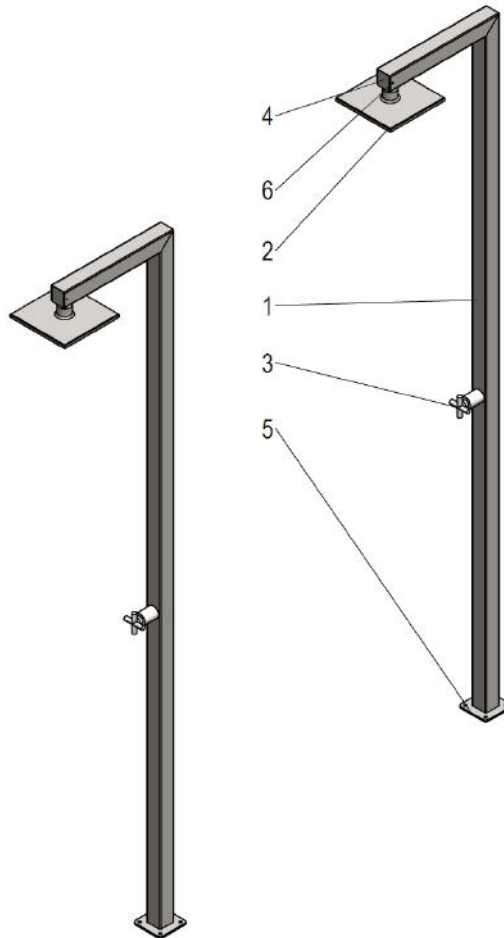

GEMAS POOL STAINLESS STEEL SINGLE BOX PROFILE BODY SHOWERS

"Pool Technology"

Information:

For public pools, made of AISI 316 stainless steel.

Product Drawings:

No	Description
1	Box profile
2	Shower head
3	Shower faucet
4	Bell crank
5	Flange
6	Bell crank