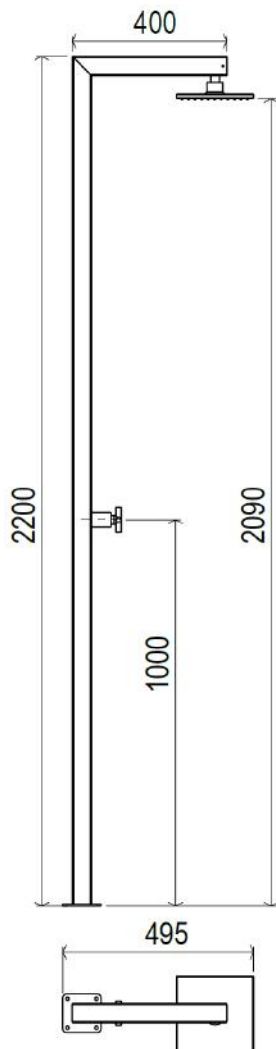

GEMAS POOL STAINLESS STEEL SINGLE BOX PROFILE BODY SHOWERS

"Pool Technology"

Information:

For public pools, made of AISI 316 stainless steel.

Product Drawings:

No	Description
1	Box profile
2	Shower head
3	Shower faucet
4	Bell crank
5	Flange
6	Bell crank