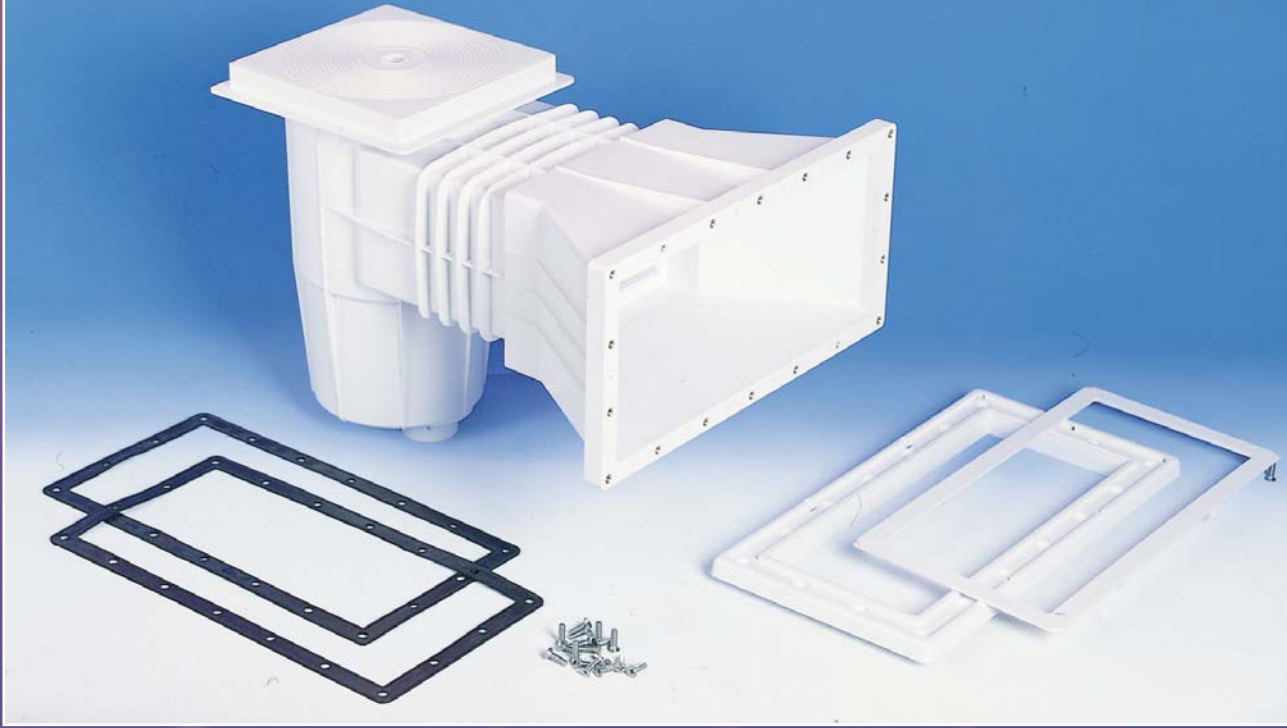

Skimmers

Skimmers

- Manufactured in ABS.
- Installation in any type of pool, concrete or liner.

• For concrete pools w/square lid

• For liner pools w/square lid

• Plastic buoy float with basket

• Detail of liner type skimmer installation

- For concrete pools, wide mouth, square lid.
- For liner pools, extension mouth, square lid.

Suction from pool cleaner

1- Suction connection for pool cleaner

2- Standard application as surface skimmer

3- Overflow drainage

4- Facility to avoid air suction into the suction line when water level is low.

- The alternative skimmer outlets facilitate different connections

LEVEL REGULATOR

- *Efficient regulation of pool water level. Direct connection to water supply. Body in polyester and fibre glass, lid and frame in ABS. Adjustable floating valve.*