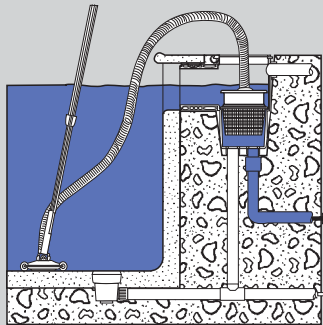

Skimmers

Skimmers

- Manufactured in ABS.
- Installation in any type of pool, concrete or liner.

• For concrete pools w/square lid

• For liner pools w/square lid

• Plastic buoy float with basket

• Detail of liner type skimmer installation

- For concrete pools, wide mouth, square lid.
- For liner pools, extension mouth, square lid.

Suction from pool cleaner

1- Suction connection for pool cleaner

2- Standard application as surface skimmer

3- Overflow drainage

4- Facility to avoid air suction into the suction line when water level is low.

- The alternative skimmer outlets facilitate different connections

LEVEL REGULATOR

- *Efficient regulation of pool water level. Direct connection to water supply. Body in polyester and fibre glass, lid and frame in ABS. Adjustable floating valve.*