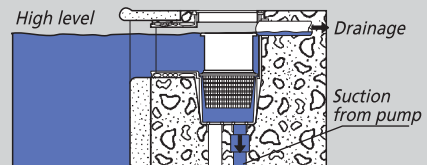

Skimmers

Skimmers

- Manufactured in ABS.
- Installation in any type of pool, concrete or liner.

• For concrete pools w/square lid

• For liner pools w/square lid

• Plastic buoy float with basket

• Detail of liner type skimmer installation

- For concrete pools, wide mouth, square lid.
- For liner pools, extension mouth, square lid.

Suction from pool cleaner

1- Suction connection for pool cleaner

2- Standard application as surface skimmer

3- Overflow drainage

4- Facility to avoid air suction into the suction line when water level is low.

- The alternative skimmer outlets facilitate different connections

LEVEL REGULATOR

- *Efficient regulation of pool water level. Direct connection to water supply. Body in polyester and fibre glass, lid and frame in ABS. Adjustable floating valve.*