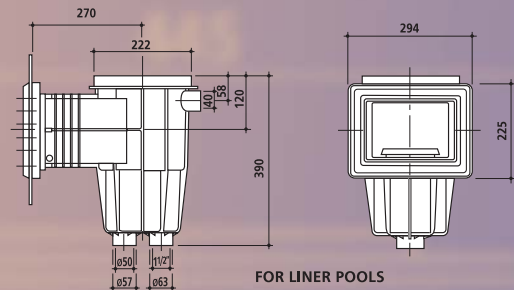

Skimmers

Skimmers

- Manufactured in ABS.
- Installation in any type of pool, concrete or liner.

• For concrete pools w/square lid

• For liner pools w/square lid

• Plastic buoy float with basket

• Detail of liner type skimmer installation

- For concrete pools, wide mouth, square lid.
- For liner pools, extension mouth, square lid.

Suction from pool cleaner

1- Suction connection for pool cleaner

2- Standard application as surface skimmer

3- Overflow drainage

4- Facility to avoid air suction into the suction line when water level is low.

- The alternative skimmer outlets facilitate different connections

LEVEL REGULATOR

- *Efficient regulation of pool water level. Direct connection to water supply. Body in polyester and fibre glass, lid and frame in ABS. Adjustable floating valve.*