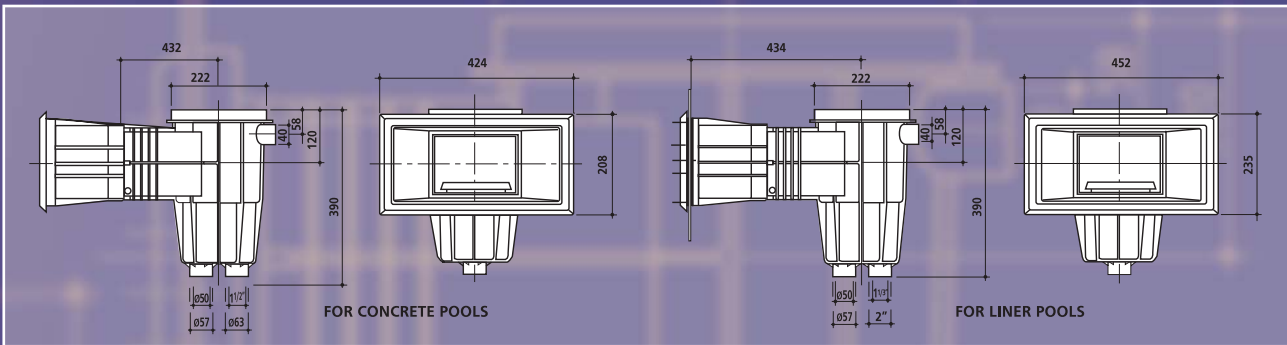

Skimmers

Skimmers

- Manufactured in ABS.
- Installation in any type of pool, concrete or liner.

• For concrete pools w/square lid

• For liner pools w/square lid

• Plastic buoy float with basket

• Detail of liner type skimmer installation

- For concrete pools, wide mouth, square lid.
- For liner pools, extension mouth, square lid.

Suction from pool cleaner

1- Suction connection for pool cleaner

2- Standard application as surface skimmer

3- Overflow drainage

4- Facility to avoid air suction into the suction line when water level is low.

- The alternative skimmer outlets facilitate different connections

LEVEL REGULATOR

- *Efficient regulation of pool water level. Direct connection to water supply. Body in polyester and fibre glass, lid and frame in ABS. Adjustable floating valve.*