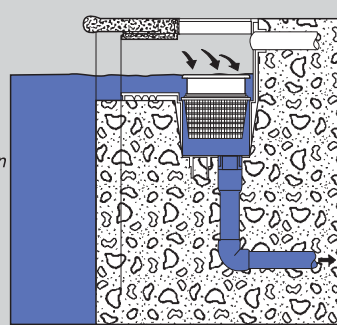

Skimmers

Skimmers

- Manufactured in ABS.
- Installation in any type of pool, concrete or liner.

• For concrete pools w/square lid

• For liner pools w/square lid

• Plastic buoy float with basket

• Detail of liner type skimmer installation

- For concrete pools, wide mouth, square lid.
- For liner pools, extension mouth, square lid.

Suction from pool cleaner

1- Suction connection for pool cleaner

2- Standard application as surface skimmer

3- Overflow drainage

4- Facility to avoid air suction into the suction line when water level is low.

- The alternative skimmer outlets facilitate different connections

LEVEL REGULATOR

- *Efficient regulation of pool water level. Direct connection to water supply. Body in polyester and fibre glass, lid and frame in ABS. Adjustable floating valve.*