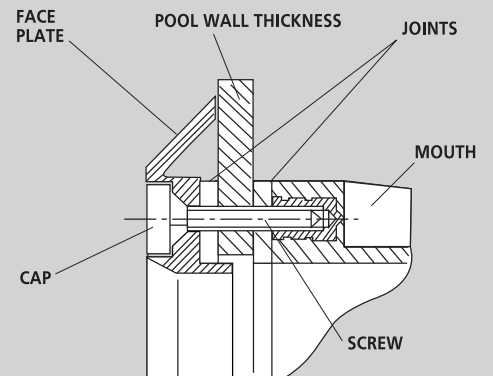

Skimmers

Skimmers

- Manufactured in ABS.
- Installation in any type of pool, concrete or liner.

• For concrete pools w/square lid

• For liner pools w/square lid

• Plastic buoy float with basket

• Detail of liner type skimmer installation

- For concrete pools, wide mouth, square lid.
- For liner pools, extension mouth, square lid.

Suction from pool cleaner

1- Suction connection for pool cleaner

2- Standard application as surface skimmer

3- Overflow drainage

4- Facility to avoid air suction into the suction line when water level is low.

- The alternative skimmer outlets facilitate different connections

LEVEL REGULATOR

- *Efficient regulation of pool water level. Direct connection to water supply. Body in polyester and fibre glass, lid and frame in ABS. Adjustable floating valve.*