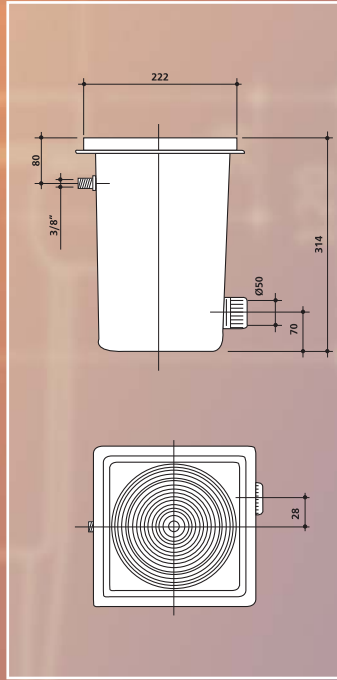

- For concrete pools, wide mouth, square lid.
- For liner pools, extension mouth, square lid.

Suction from pool cleaner

1- Suction connection for pool cleaner

2- Standard application as surface skimmer

3- Overflow drainage

4- Facility to avoid air suction into the suction line when water level is low.

- The alternative skimmer outlets facilitate different connections

LEVEL REGULATOR

- *Efficient regulation of pool water level. Direct connection to water supply. Body in polyester and fibre glass, lid and frame in ABS. Adjustable floating valve.*