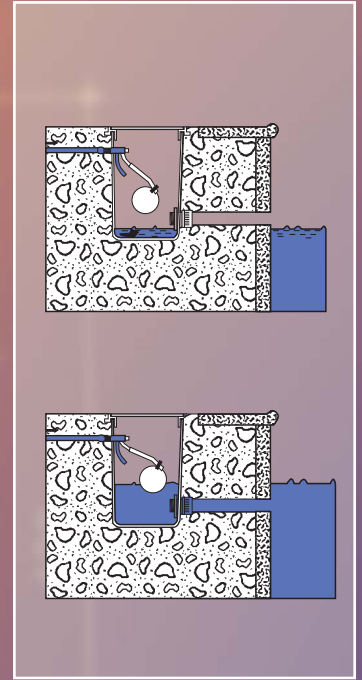

Skimmers

Skimmers

- Manufactured in ABS.
- Installation in any type of pool, concrete or liner.

• For concrete pools w/square lid

• For liner pools w/square lid

• Plastic buoy float with basket

• Detail of liner type skimmer installation

- For concrete pools, wide mouth, square lid.
- For liner pools, extension mouth, square lid.

Suction from pool cleaner

1- Suction connection for pool cleaner

2- Standard application as surface skimmer

3- Overflow drainage

4- Facility to avoid air suction into the suction line when water level is low.

- The alternative skimmer outlets facilitate different connections

LEVEL REGULATOR

- *Efficient regulation of pool water level. Direct connection to water supply. Body in polyester and fibre glass, lid and frame in ABS. Adjustable floating valve.*