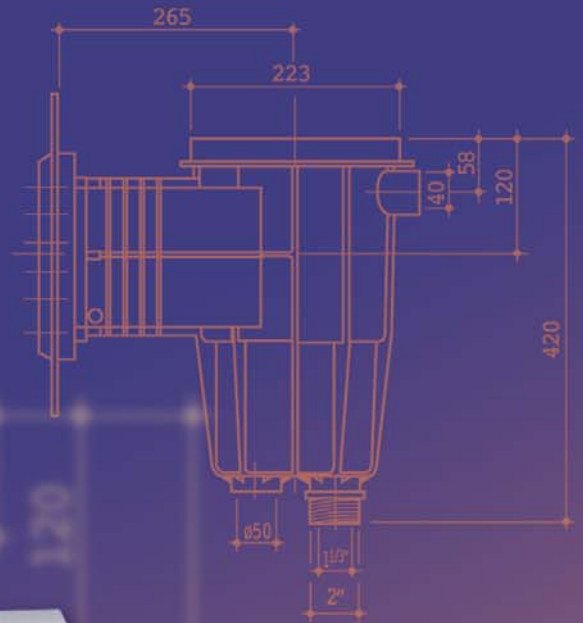

Skimmers

Skimmers

- Manufactured in ABS.
- Installation in any type of pool, concrete or liner.

• For concrete pools w/square lid

• For liner pools w/square lid

• Plastic buoy float with basket

• Detail of liner type skimmer installation

- For concrete pools, wide mouth, square lid.
- For liner pools, extension mouth, square lid.

Suction from pool cleaner

1- Suction connection for pool cleaner

2- Standard application as surface skimmer

3- Overflow drainage

4- Facility to avoid air suction into the suction line when water level is low.

- The alternative skimmer outlets facilitate different connections

LEVEL REGULATOR

- *Efficient regulation of pool water level. Direct connection to water supply. Body in polyester and fibre glass, lid and frame in ABS. Adjustable floating valve.*