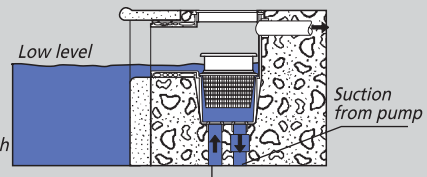

- For concrete pools, wide mouth, square lid.
- For liner pools, extension mouth, square lid.

Suction from pool cleaner

1- Suction connection for pool cleaner

2- Standard application as surface skimmer

3- Overflow drainage

4- Facility to avoid air suction into the suction line when water level is low.

- The alternative skimmer outlets facilitate different connections

LEVEL REGULATOR

- *Efficient regulation of pool water level. Direct connection to water supply. Body in polyester and fibre glass, lid and frame in ABS. Adjustable floating valve.*