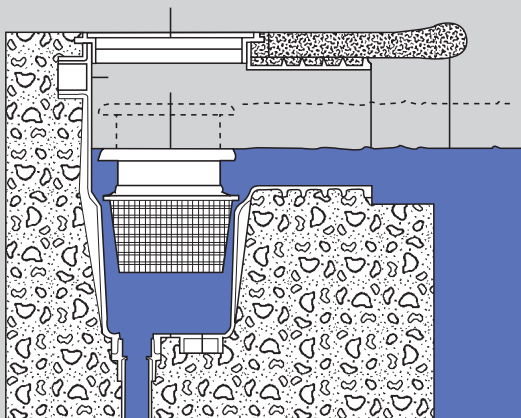

Skimmers

Skimmers

- Manufactured in ABS.
- Installation in any type of pool, concrete or liner.

• For concrete pools w/square lid

• For liner pools w/square lid

• Plastic buoy float with basket

• Detail of liner type skimmer installation

- For concrete pools, wide mouth, square lid.
- For liner pools, extension mouth, square lid.

Suction from pool cleaner

1- Suction connection for pool cleaner

2- Standard application as surface skimmer

3- Overflow drainage

4- Facility to avoid air suction into the suction line when water level is low.

- The alternative skimmer outlets facilitate different connections

LEVEL REGULATOR

- *Efficient regulation of pool water level. Direct connection to water supply. Body in polyester and fibre glass, lid and frame in ABS. Adjustable floating valve.*