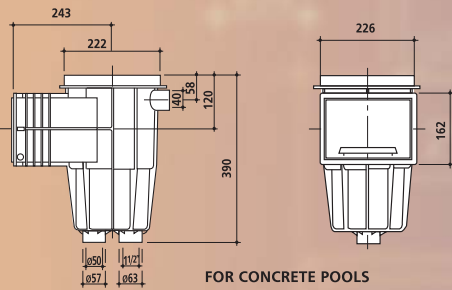

Skimmers

Skimmers

- Manufactured in ABS.
- Installation in any type of pool, concrete or liner.

• For concrete pools w/square lid

• For liner pools w/square lid

• Plastic buoy float with basket

• Detail of liner type skimmer installation

- For concrete pools, wide mouth, square lid.
- For liner pools, extension mouth, square lid.

Suction from pool cleaner

1- Suction connection for pool cleaner

2- Standard application as surface skimmer

3- Overflow drainage

4- Facility to avoid air suction into the suction line when water level is low.

- The alternative skimmer outlets facilitate different connections

LEVEL REGULATOR

- *Efficient regulation of pool water level. Direct connection to water supply. Body in polyester and fibre glass, lid and frame in ABS. Adjustable floating valve.*