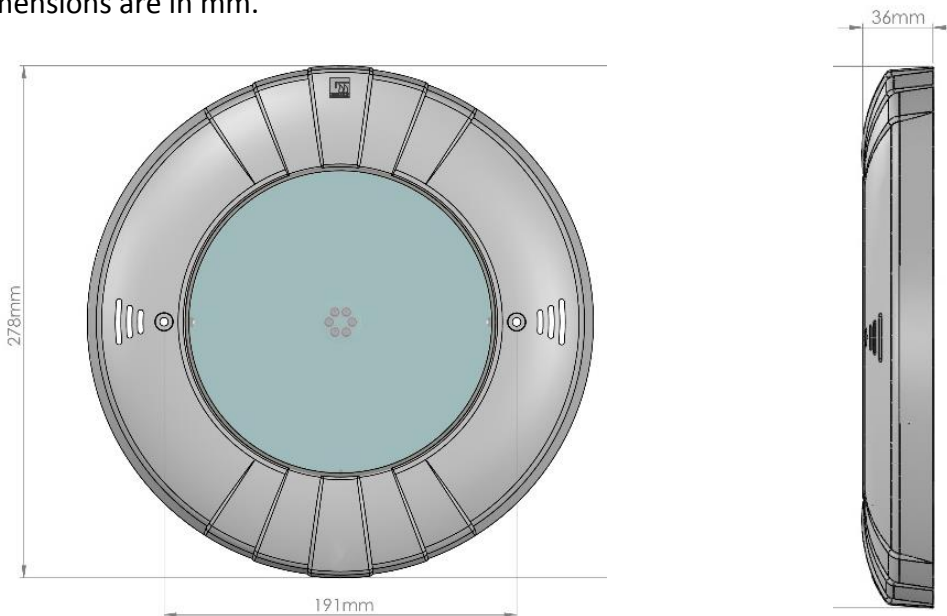

Technical Features

- Special, elegant flat design. With completely resin isolated led circuits, 5 years unconditional water leakage warranty.
- Ultra slim design which has only 35 mm thickness from the wall.
- It is suitable with every PAR 56 bulb with niche in the market.
- Easy installment in concrete pools only with 2 screws.
- Comes with liner installation kit which let consumers to install easier in liner pools.
- Light screen in transparent polycarbonate.
- The length of the cable is 2,5 m and the cross section is 2x1,5 mm.
- Embedded into special transparent resin.
- Polycarbonate light body.
- Epoxy PCB
- IP68 rated water isolation sustained.
- Replacement kit include all necessary fixtures to be installed in the niches.

Dimensions

All dimensions are in mm.

Underwater Slim LED Lights for Liner Pools

Gemas Code	LED Quantity	Color	Power	Luminous Flux (lm)	Light Angle	System
052140	252	White	50W	4500	120°	Single Color
052141	252	Daylight	50W	4500	120°	
052130	81	White	35W	3000	120°	
052131	81	Daylight	35W	3000	120°	
052155	252	RGB	35W	2500	120°	Central Control
052152	90	RGB-White	35W	900	120°	
052157	81	RGB	30W	850	120°	
052153	252	RGB	35W	2500	120°	Built-in Control
052150	90	RGB-White	35W	900	120°	
052156	81	RGB	30W	850	120°	
052153SC	252	RGB	35W	2500	120°	Self RCU Control
052151SC	90	RGB-White	35W	900	120°	
052156SC	81	RGB	30W	850	120°	

Dimensions

All dimensions are in mm.

"Pool Technology"

GEMAS Genel Mühendislik Mekanik San.veTic.A.Ş.

İTOB Organize Sanayi Bölgesi 10001 Sok.No:28 Menderes/İZMİR TURKEY

Tel:0232 799 0 333 Fax:0232 799 0 330 www.gemas.com.tr info@gemas.com.tr