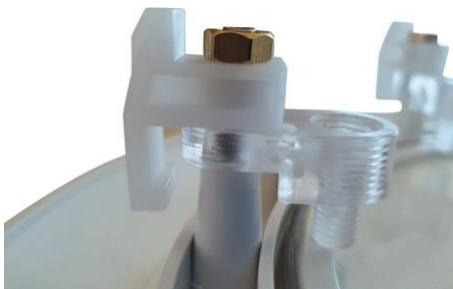

PAR56 Compatible Slim LED Replacement Kit – RGB Color

Gemas Code	LED Quantity	Power	Luminous Flux (lm)	Light Angle	System
0541201	90	35W	900	120°	Built-in Control
0541202	90	35W	900	120°	Central Control
05115301	252	35W	2500	120°	Built-in Control
05115501	252	35W	2500	120°	Central Control
05115601	81	30W	850	120°	Built-in Control
05115701	81	30W	850	120°	Central Control
05115601SC	81	30W	850	120°	Self RCU Control
05115301SC	81	30W	850	120°	Self RCU Control

Slim LED- Standard 2002 Detail

"Pool Technology"

GEMAS Genel Mühendislik Mekanik San.veTic.A.Ş.

İTOB Organize Sanayi Bölgesi 10001 Sok.No:28 Menderes/İZMİR TURKEY

Tel:0232 799 0 333 Fax:0232 799 0 330 www.gemas.com.tr info@gemas.com.tr