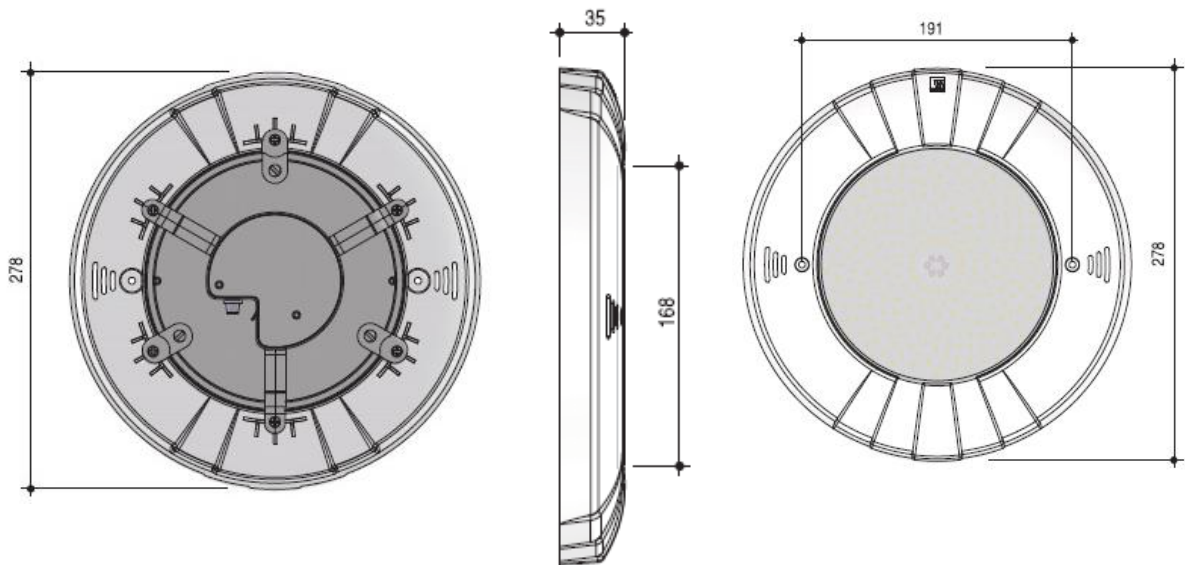

Technical Features

- Special, elegant flat design. With completely resin isolated led circuits, 5 years unconditional water leakage warranty.
- Ultra slim design which has only 35 mm thickness from the wall.
- It is suitable with every PAR 56 bulb with niche in the market.
- Easy installment in concrete pools only with 2 screws.
- Comes with liner installation kit which let consumers to install easier in liner pools.
- Light screen in transparent polycarbonate.
- The length of the cable is 2,5 m and the cross section is 2x1,5 mm.
- Embedded into special transparent resin.
- Polycarbonate light body.
- Epoxy PCB
- IP68 rated water isolation sustained.
- Replacement kit include all necessary fixtures to be installed in the niches.

Underwater Slim LED Lights for Concrete Pools

Gemas Code	LED Quantity	Color	Power	Luminous Flux (lm)	Light Angle	System
051140	252	White	50W	4500	120°	Single Color
051141	252	Daylight	50W	4500	120°	
051130	81	White	35W	3000	120°	
051131	81	Daylight	35W	3000	120°	
051155	252	RGB	35W	2500	120°	Central Control
051152	90	RGB-White	35W	900	120°	
051157	81	RGB	30W	850	120°	
051153	252	RGB	35W	2500	120°	Built-in Control
051150	90	RGB-White	35W	900	120°	
051156	81	RGB	30W	850	120°	
051153SC	252	RGB	35W	2500	120°	Self RCU Control
051151SC	90	RGB-White	35W	900	120°	
051156SC	81	RGB	30W	850	120°	

Dimensions

All dimensions are in mm.

"Pool Technology"

GEMAŞ Genel Mühendislik Mekanik San.veTic.A.Ş.

İTOB Organize Sanayi Bölgesi 10001 Sok.No:28 Menderes/İZMİR TURKEY

Tel:0232 799 0 333 Fax:0232 799 0 330 www.gemas.com.tr info@gemas.com.tr