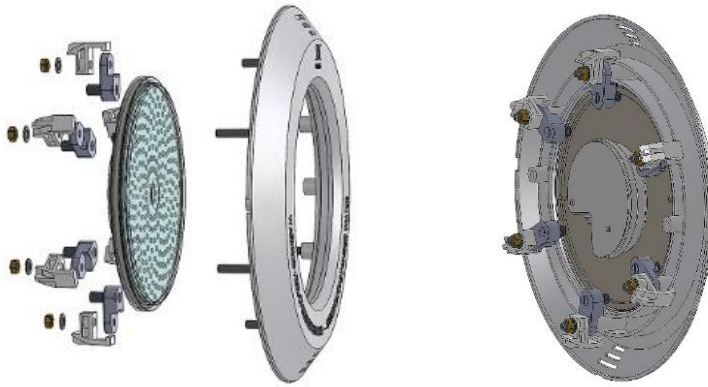

Technical Features

- Special, elegant flat design. With completely resin isolated led circuits, 5 years unconditional water leakage warranty.
- Ultra slim design which has only 35 mm thickness from the wall.
- It is suitable with every PAR 56 bulb with niche in the market.
- Easy installment in concrete pools only with 2 screws.
- Comes with liner installation kit which let consumers to install easier in liner pools.
- Light screen in transparent polycarbonate.
- The length of the cable is 2,5 m and the cross section is 2x1,5 mm.
- Embedded into special transparent resin.
- Polycarbonate light body.
- Epoxy PCB
- IP68 rated water isolation sustained.
- Replacement kit include all necessary fixtures to be installed in the niches.

Concrete Pool Installation

Below are the mounting schemes of different Slim LED versions on the concrete pool wall.

Slim LED

Slim LED Inox

Slim LED Inox Click

Liner Pool Installation

Polyester Pool Installation

Slim LED- Standard 2002 Detail

Slim LED- Standard 95 Detail

"Pool Technology"

GEMAS Genel Mühendislik Mekanik San.veTic.A.Ş.

İTOB Organize Sanayi Bölgesi 10001 Sok.No:28 Menderes/İZMİR TURKEY

Tel:0232 799 0 333 Fax:0232 799 0 330 www.gemas.com.tr info@gemas.com.tr

Installation to Pool Light Niche with Replacement Kit

Replacement kit include all necessary fixtures to be installed in the niches.

Replacement Kit for Concrete Pools

Replacement Kit for Liner Pools

Existing PAR56 Bulb