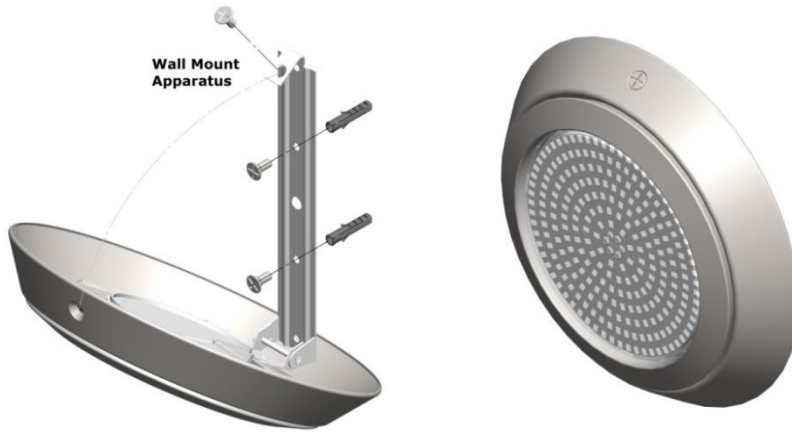

Technical Features

- Special, elegant flat design. With completely resin isolated led circuits, 5 years unconditional water leakage warranty.
- Ultra slim design which has only 35 mm thickness from the wall.
- It is suitable with every PAR 56 bulb with niche in the market.
- Easy installment in concrete pools only with 2 screws.
- Comes with liner installation kit which let consumers to install easier in liner pools.
- Light screen in transparent polycarbonate.
- The length of the cable is 2,5 m and the cross section is 2x1,5 mm.
- Embedded into special transparent resin.
- Polycarbonate light body.
- Epoxy PCB
- IP68 rated water isolation sustained.
- Replacement kit include all necessary fixtures to be installed in the niches.

Underwater Slim LED Lights for Liner Pools
AISI 304 Stainless Steel

Gemas Code	LED Quantity	Color	Power	Luminous Flux (lm)	Light Angle	System
052140SS	252	White	50W	45000	120°	Single Color
052141SS	252	Daylight	50W	4500	120°	
052142SS	252	Turquoise	35W	3024	120°	
052143SS	252	Blue	35W	1000	120°	
052144SS	252	Red	35W	1612	120°	
052145SS	252	Green	35W	3500	120°	
052155SS	252	RGB	35W	2500	120°	Central Control
052153SS	252	RGB	35W	2500	120°	Built-in Control
052153SCSS	252	RGB-White	35W	2500	120°	Self RCU Control

Dimensions

All dimensions are in mm.

"Pool Technology"

GEMAS Genel Mühendislik Mekanik San.veTic.A.Ş.

İTOB Organize Sanayi Bölgesi 10001 Sok.No:28 Menderes/İZMİR TURKEY

Tel:0232 799 0 333 Fax:0232 799 0 330 www.gemas.com.tr info@gemas.com.tr

Concrete Pool Installation

Below are the mounting schemes of different Slim LED versions on the concrete pool wall.

Slim LED

Slim LED Inox

Slim LED Inox Click

Liner Pool Installation

Polyester Pool Installation