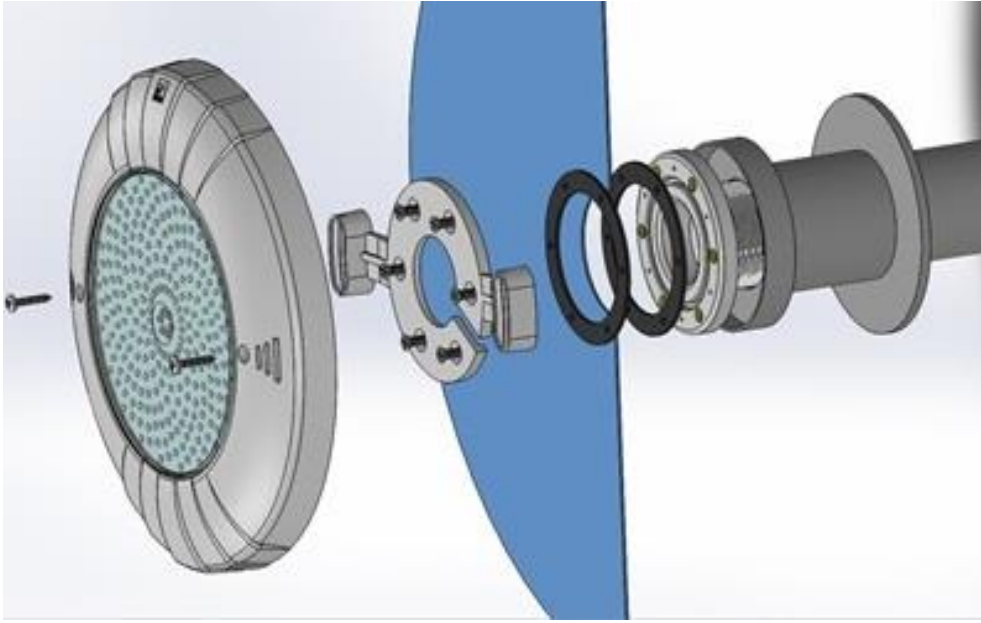

Technical Features

- Special, elegant flat design. With completely resin isolated led circuits, 5 years unconditional water leakage warranty.
- Ultra slim design which has only 35 mm thickness from the wall.
- It is suitable with every PAR 56 bulb with niche in the market.
- Easy installment in concrete pools only with 2 screws.
- Comes with liner installation kit which let consumers to install easier in liner pools.
- Light screen in transparent polycarbonate.
- The length of the cable is 2,5 m and the cross section is 2x1,5 mm.
- Embedded into special transparent resin.
- Polycarbonate light body.
- Epoxy PCB
- IP68 rated water isolation sustained.
- Replacement kit include all necessary fixtures to be installed in the niches.

Concrete Pool Installation

Below are the mounting schemes of different Slim LED versions on the concrete pool wall.

Slim LED

Slim LED Inox

Slim LED Inox Click

Liner Pool Installation

Polyester Pool Installation