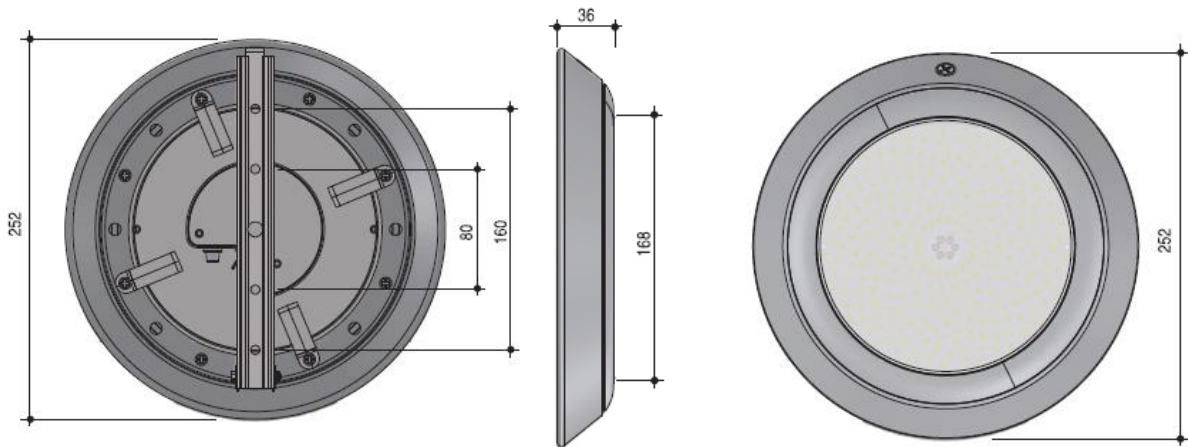

Technical Features

- Special, elegant flat design. With completely resin isolated led circuits, 5 years unconditional water leakage warranty.
- Ultra slim design which has only 35 mm thickness from the wall.
- It is suitable with every PAR 56 bulb with niche in the market.
- Easy installment in concrete pools only with 2 screws.
- Comes with liner installation kit which let consumers to install easier in liner pools.
- Light screen in transparent polycarbonate.
- The length of the cable is 2,5 m and the cross section is 2x1,5 mm.
- Embedded into special transparent resin.
- Polycarbonate light body.
- Epoxy PCB
- IP68 rated water isolation sustained.
- Replacement kit include all necessary fixtures to be installed in the niches.

Dimensions

All dimensions are in mm.

"Pool Technology"

GEMAŞ Genel Mühendislik Mekanik San.veTic.A.Ş.

İTOB Organize Sanayi Bölgesi 10001 Sok.No:28 Menderes/İZMİR TURKEY

Tel:0232 799 0 333 Fax:0232 799 0 330 www.gemas.com.tr info@gemas.com.tr

Dimensions

All dimensions are in mm.

Underwater Slim LED Lights for Liner Pools

Gemas Code	LED Quantity	Color	Power	Luminous Flux (lm)	Light Angle	System
052140	252	White	50W	4500	120°	Single Color
052141	252	Daylight	50W	4500	120°	
052130	81	White	35W	3000	120°	
052131	81	Daylight	35W	3000	120°	
052155	252	RGB	35W	2500	120°	Central Control
052152	90	RGB-White	35W	900	120°	
052157	81	RGB	30W	850	120°	
052153	252	RGB	35W	2500	120°	Built-in Control
052150	90	RGB-White	35W	900	120°	
052156	81	RGB	30W	850	120°	
052153SC	252	RGB	35W	2500	120°	Self RCU Control
052151SC	90	RGB-White	35W	900	120°	
052156SC	81	RGB	30W	850	120°	