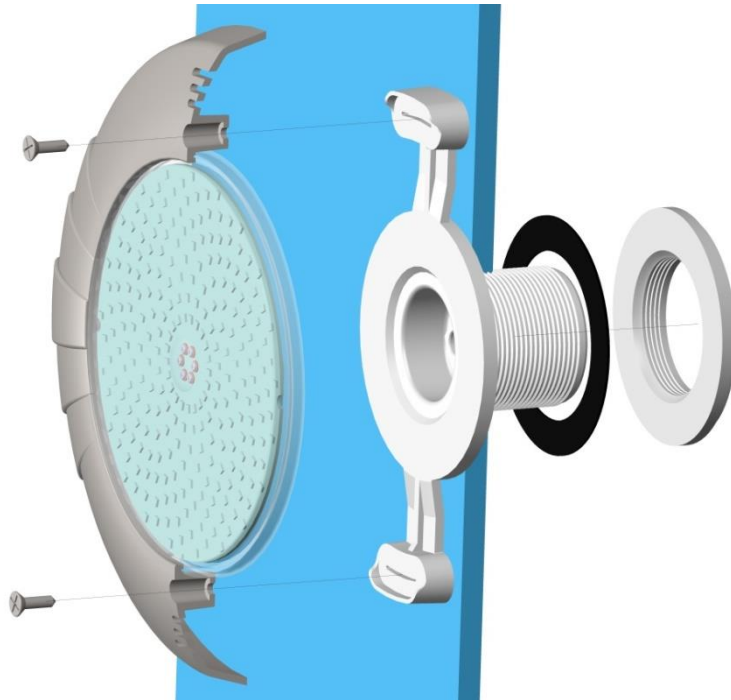

GEMAS SLIM LED LIGHTS

"Pool Technology"

Description

This LED lights has been designed to be used totally submerged in water. It is a Class III electric apparatus with very low safety voltage (12V with alternating current).

Technical Features

- Special, elegant flat design. With completely resin isolated led circuits, 5 years unconditional water leakage warranty.
- Ultra slim design which has only 35 mm thickness from the wall.
- It is suitable with every PAR 56 bulb with niche in the market.
- Easy installment in concrete pools only with 2 screws.
- Comes with liner installation kit which let consumers to install easier in liner pools.
- Light screen in transparent polycarbonate.
- The length of the cable is 2,5 m and the cross section is 2x1,5 mm.
- Embedded into special transparent resin.
- Polycarbonate light body.
- Epoxy PCB
- IP68 rated water isolation sustained.
- Replacement kit include all necessary fixtures to be installed in the niches.

Concrete Pool Installation

Below are the mounting schemes of different Slim LED versions on the concrete pool wall.

Slim LED

Slim LED Inox

Slim LED Inox Click

Liner Pool Installation

Polyester Pool Installation