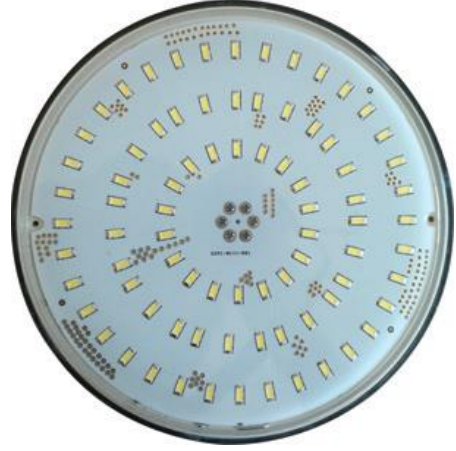

81 LED Slim LED Bulb

"Pool Technology"

GEMAS Genel Mühendislik Mekanik San.veTic.A.Ş.

İTOB Organize Sanayi Bölgesi 10001 Sok.No:28 Menderes/İZMİR TURKEY

Tel:0232 799 0 333 Fax:0232 799 0 330 www.gemas.com.tr info@gemas.com.tr