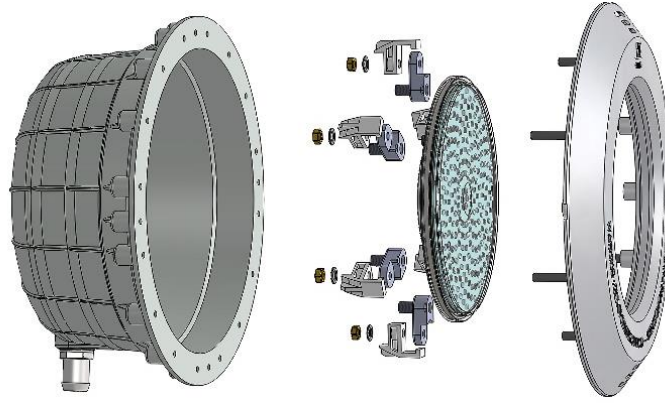

Concrete Pool Installation

Below are the mounting schemes of different Slim LED versions on the concrete pool wall.

Slim LED

Slim LED Inox

Slim LED Inox Click

Liner Pool Installation

Polyester Pool Installation

Slim LED- Standard 2002 Detail

Slim LED- Standard 95 Detail

"Pool Technology"

GEMAS Genel Mühendislik Mekanik San.veTic.A.Ş.

İTOB Organize Sanayi Bölgesi 10001 Sok.No:28 Menderes/İZMİR TURKEY

Tel:0232 799 0 333 Fax:0232 799 0 330 www.gemas.com.tr info@gemas.com.tr

Installation to Pool Light Niche with Replacement Kit

Replacement kit include all necessary fixtures to be installed in the niches.

Replacement Kit for Concrete Pools

Replacement Kit for Liner Pools

Existing PAR56 Bulb