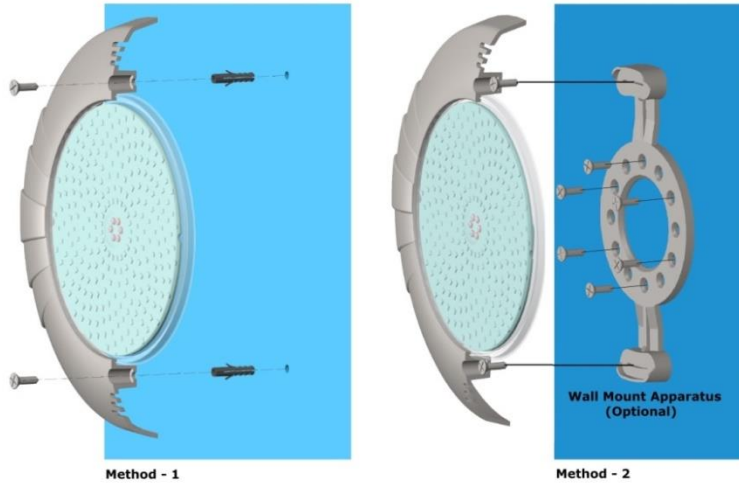

Technical Features

- Special, elegant flat design. With completely resin isolated led circuits, 5 years unconditional water leakage warranty.
- Ultra slim design which has only 35 mm thickness from the wall.
- It is suitable with every PAR 56 bulb with niche in the market.
- Easy installment in concrete pools only with 2 screws.
- Comes with liner installation kit which let consumers to install easier in liner pools.
- Light screen in transparent polycarbonate.
- The length of the cable is 2,5 m and the cross section is 2x1,5 mm.
- Embedded into special transparent resin.
- Polycarbonate light body.
- Epoxy PCB
- IP68 rated water isolation sustained.
- Replacement kit include all necessary fixtures to be installed in the niches.

Underwater Slim LED Lights for Liner Pools
AISI 304 Stainless Steel

Gemas Code	LED Quantity	Color	Power	Luminous Flux (lm)	Light Angle	System
052140SS	252	White	50W	45000	120°	Single Color
052141SS	252	Daylight	50W	4500	120°	
052142SS	252	Turquoise	35W	3024	120°	
052143SS	252	Blue	35W	1000	120°	
052144SS	252	Red	35W	1612	120°	
052145SS	252	Green	35W	3500	120°	
052155SS	252	RGB	35W	2500	120°	Central Control
052153SS	252	RGB	35W	2500	120°	Built-in Control
052153SCSS	252	RGB-White	35W	2500	120°	Self RCU Control

Dimensions

All dimensions are in mm.

"Pool Technology"

GEMAS Genel Mühendislik Mekanik San.veTic.A.Ş.

İTOB Organize Sanayi Bölgesi 10001 Sok.No:28 Menderes/İZMİR TURKEY

Tel:0232 799 0 333 Fax:0232 799 0 330 www.gemas.com.tr info@gemas.com.tr

Concrete Pool Installation

Below are the mounting schemes of different Slim LED versions on the concrete pool wall.

Slim LED

Slim LED Inox

Slim LED Inox Click

Liner Pool Installation

Polyester Pool Installation