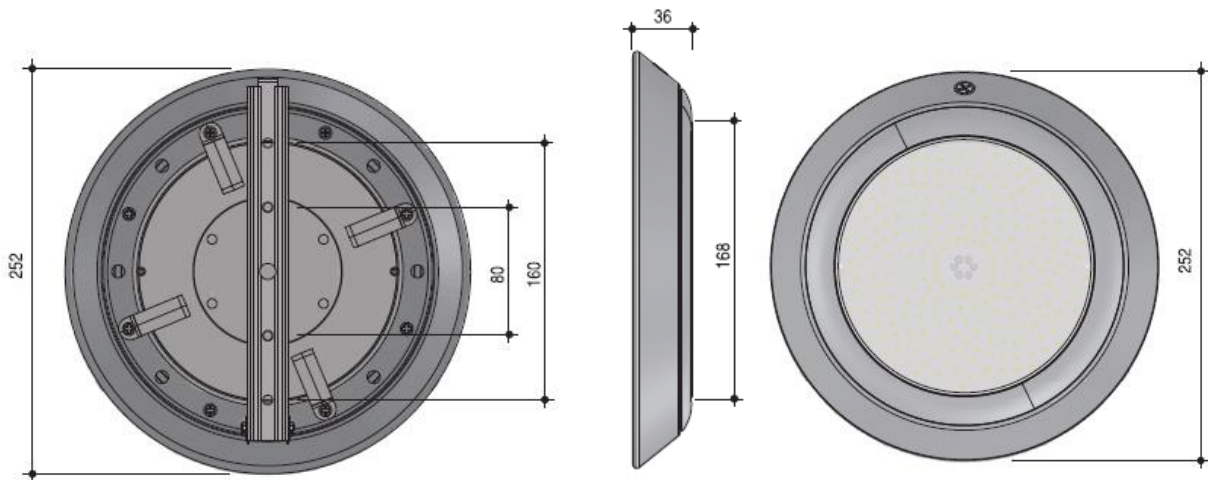

Dimensions

All dimensions are in mm.

"Pool Technology"

GEMAS Genel Mühendislik Mekanik San.veTic.A.Ş.

İTOB Organize Sanayi Bölgesi 10001 Sok.No:28 Menderes/İZMİR TURKEY

Tel:0232 799 0 333 Fax:0232 799 0 330 www.gemas.com.tr info@gemas.com.tr