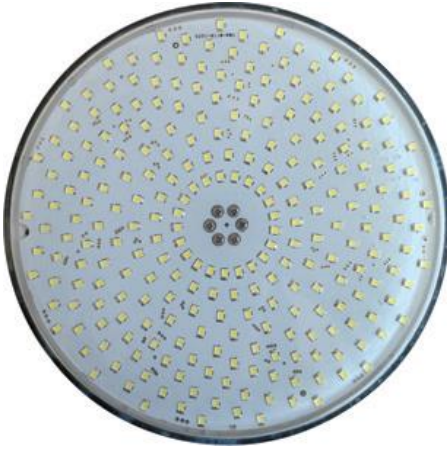

Technical Features

- Special, elegant flat design. With completely resin isolated led circuits, 5 years unconditional water leakage warranty.
- Ultra slim design which has only 35 mm thickness from the wall.
- It is suitable with every PAR 56 bulb with niche in the market.
- Easy installment in concrete pools only with 2 screws.
- Comes with liner installation kit which let consumers to install easier in liner pools.
- Light screen in transparent polycarbonate.
- The length of the cable is 2,5 m and the cross section is 2x1,5 mm.
- Embedded into special transparent resin.
- Polycarbonate light body.
- Epoxy PCB
- IP68 rated water isolation sustained.
- Replacement kit include all necessary fixtures to be installed in the niches.

Underwater Slim LED Lights for Liner Pools
AISI 304 Stainless Steel

Gemas Code	LED Quantity	Color	Power	Luminous Flux (lm)	Light Angle	System
052140SS	252	White	50W	45000	120°	Single Color
052141SS	252	Daylight	50W	4500	120°	
052142SS	252	Turquoise	35W	3024	120°	
052143SS	252	Blue	35W	1000	120°	
052144SS	252	Red	35W	1612	120°	
052145SS	252	Green	35W	3500	120°	
052155SS	252	RGB	35W	2500	120°	Central Control
052153SS	252	RGB	35W	2500	120°	Built-in Control
052153SCSS	252	RGB-White	35W	2500	120°	Self RCU Control

Concrete Pool Installation

Below are the mounting schemes of different Slim LED versions on the concrete pool wall.

Slim LED

Slim LED Inox

Slim LED Inox Click

Liner Pool Installation

Polyester Pool Installation

PAR56 Compatible Slim LED Replacement Kit – Single Color

Gemas Code	Color	LED Quantity	Power Consumption	Luminous Flux (lm)	Light Angle
0541101	White	252	50W	4500	120°
0541102	Daylight	252	50W	4500	120°
0541103	Turquoise	252	35W	3024	120°
0541104	Blue	252	35W	1000	120°
0541105	Red	252	35W	1612	120°
0541106	Green	252	35W	3500	120°
0541111	White	81	35W	3000	120°
0541112	Daylight	81	35W	3000	120°
0541113	Turquoise	81	20W	1780	120°
0541114	Blue	81	20W	710	120°
0541115	Red	81	20W	1050	120°
0541116	Green	81	20W	2310	120°