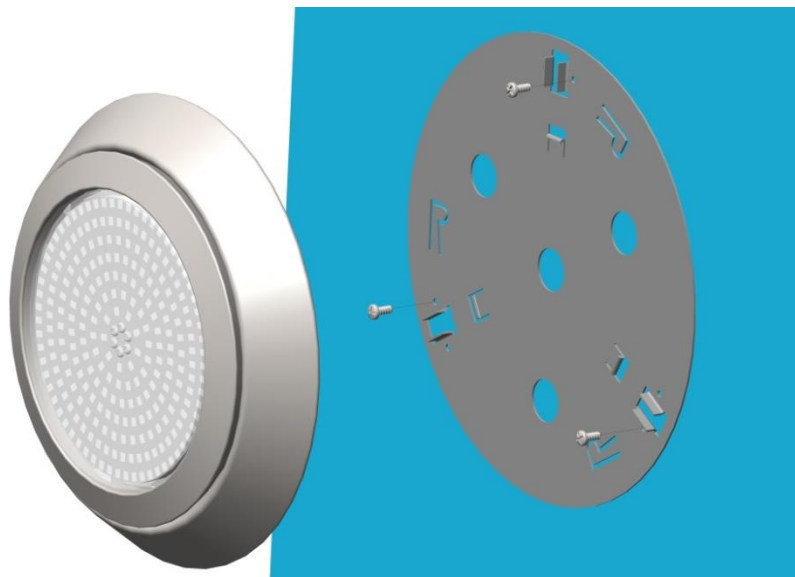

Technical Features

- Special, elegant flat design. With completely resin isolated led circuits, 5 years unconditional water leakage warranty.
- Ultra slim design which has only 35 mm thickness from the wall.
- It is suitable with every PAR 56 bulb with niche in the market.
- Easy installment in concrete pools only with 2 screws.
- Comes with liner installation kit which let consumers to install easier in liner pools.
- Light screen in transparent polycarbonate.
- The length of the cable is 2,5 m and the cross section is 2x1,5 mm.
- Embedded into special transparent resin.
- Polycarbonate light body.
- Epoxy PCB
- IP68 rated water isolation sustained.
- Replacement kit include all necessary fixtures to be installed in the niches.

Concrete Pool Installation

Below are the mounting schemes of different Slim LED versions on the concrete pool wall.

Slim LED

Slim LED Inox

Slim LED Inox Click

Liner Pool Installation

Polyester Pool Installation