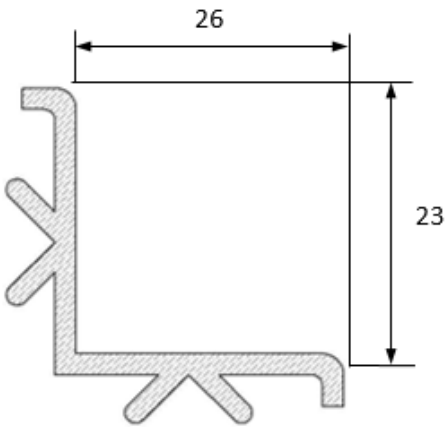

GRATING SUPPORT PROFILE

Grating support profile made in plastic.

Code	Description	St. Packet	Weight (kg)	Volume (m ³)
03750	Owerflow Channel Edging Profile PVC 23x26 mm (Price per meter)	100 m (2x50)	18.170	0.051
03751	Ditto, 23x25 mm (Price per meter)	100 m (2x50)	18.170	0.051