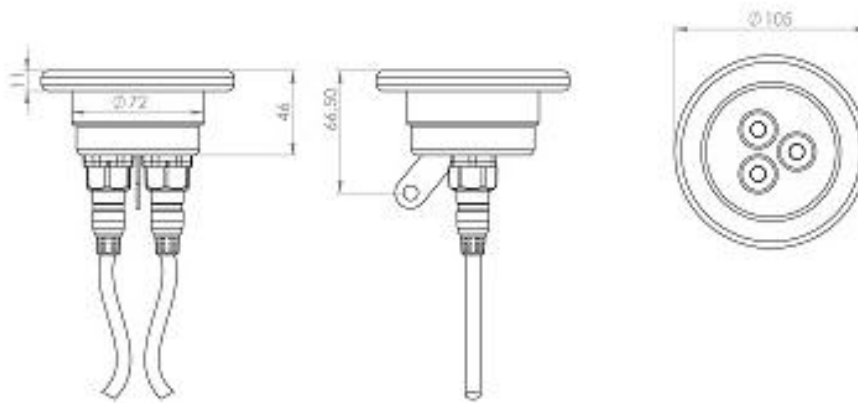

SPOT 03 MODEL 3 POWER LED UNDER WATER LIGHTS TECHNICAL DATA SHEET

"Pool Technology"

Introduction

RGB power LED bulb, central integrated, AISI 304 quality stainless steel body. Single cable union. Outlet at back. With **2 core 50 cm** Cable.

Dimensions

Technical Parameters:

Code	Led Quantity	Voltage (V)	Power Consumption (W)	Light Intensity (lm)	Cable Length (m)	Cable Wire	Light Angle
16431	3	12 AC	4	390	0,5	2	140°