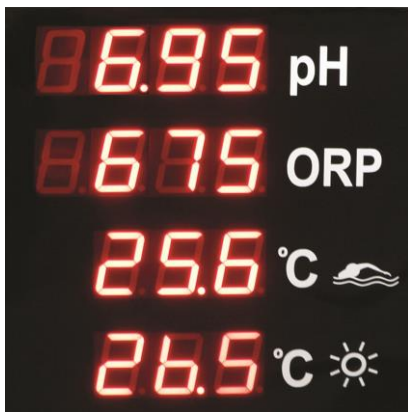

## GEMAS POOL INFO PANELS

Digital panels; indicating the info transferred from "Pool Director" through RS485 input. Four lines indicating pH, ORP, pool water temperature, ambient temperature (PANEL I)+Sliding announcement feature with PC connection (PANEL II). h=100 mm character (can be easily seen from 40 m). h=150 mm character (can be easily seen from 60 m). Suitable for outdoor use. Main supply 220 V AC. Sliding info program is included.

Model Name	Code	Character Height	Dimensions
Panel I	0632142	150 mm	~640 x 640 x 70 mm
Panel II	0632152	150 mm	~800 x 640 x 70 mm

Panel I

Panel II

Temperature sensor :  
Measures air temperature

DSUB9 Pooldirector cable connection  
( RS485 output on pool director)

Power connection

Gets information about Pool water  
temperature, pH value and chlorine ppm  
value from pool director

**Special production can be done according to customer requests.**