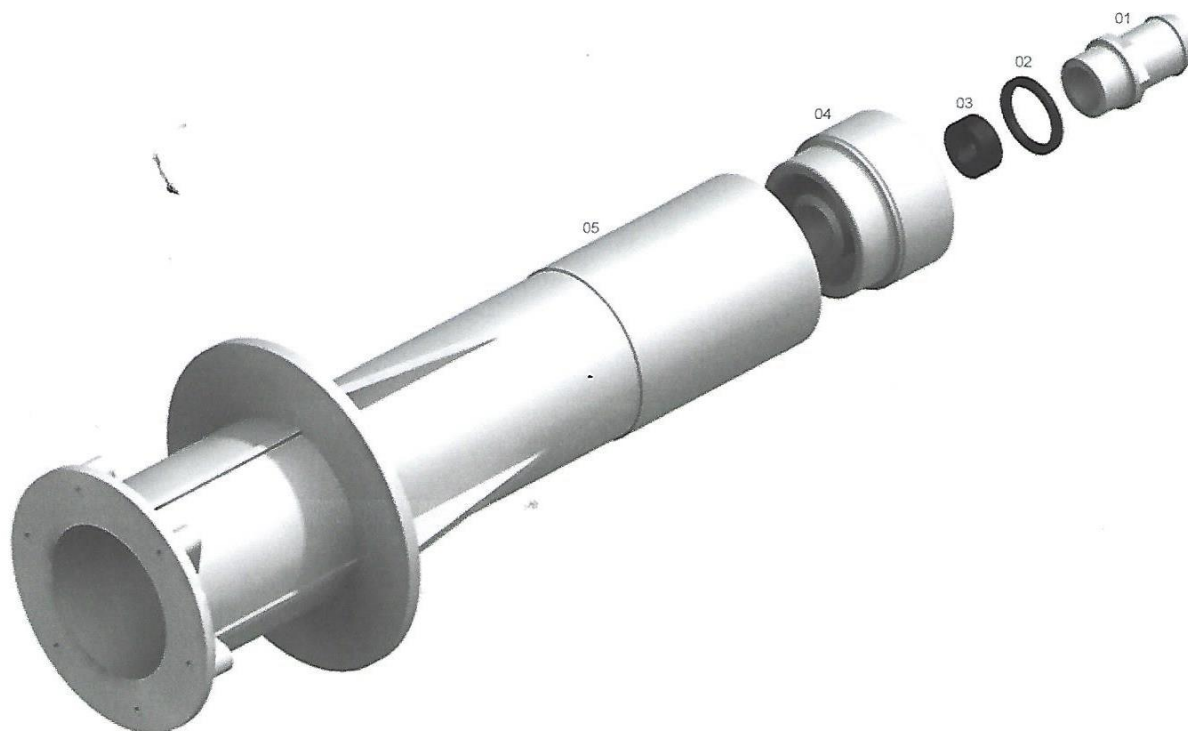

JUNCTION BOX TECHNICAL DATA SHEET

"Pool Technology"

Made of white ABS plastic. Complete with the special "no-leak" cable outlet

"Pool Technology"

Spare Part List:

#	Code	Spare Part	Quantity
01	05111111	HOSE CONNECTION	1 unit
02	05211104	STD. 95 UNDERWATER LIGHT HOSE CONNECTION GASKET	1 unit
03	0511110901	CYLINDRICAL GASKET FOR CABLE OUTLET - 2x1,5 (THICK)	1 unit
04	0511200101	NO-LEAK CABLE ADAPTER BODY	1 unit
05	04160S	WALL CONDUIT Ø63mm SLIP (PLEASE SEE GEMAS 2010/2011 CATALOGUE.)	1 unit