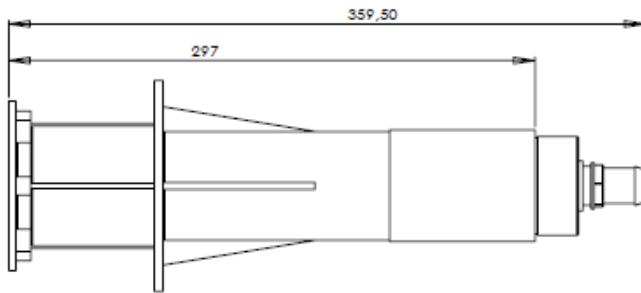

JUNCTION BOX TECHNICAL DATA SHEET

"Pool Technology"

Made of white ABS plastic. Complete with the special "no-leak" cable outlet

"Pool Technology"

Spare Part List:

#	Code	Spare Part	Quantity
01	05111111	HOSE CONNECTION	1 unit
02	05211104	STD. 95 UNDERWATER LIGHT HOSE CONNECTION GASKET	1 unit
03	0511110901	CYLINDRICAL GASKET FOR CABLE OUTLET - 2x1,5 (THICK)	1 unit
04	0511200101	NO-LEAK CABLE ADAPTER BODY	1 unit
05	04160S	WALL CONDUIT Ø63mm SLIP (PLEASE SEE GEMAS 2010/2011 CATALOGUE.)	1 unit