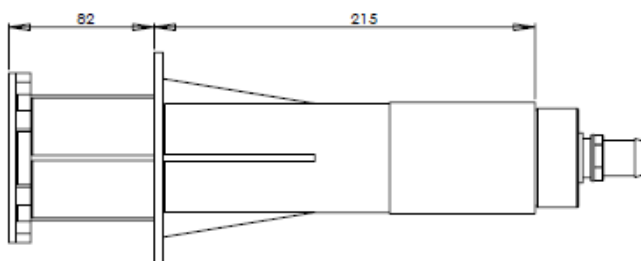

JUNCTION BOX TECHNICAL DATA SHEET

"Pool Technology"

Made of white ABS plastic. Complete with the special "no-leak" cable outlet

"Pool Technology"

Spare Part List:

#	Code	Spare Part	Quantity
01	05111111	HOSE CONNECTION	1 unit
02	05211104	STD. 95 UNDERWATER LIGHT HOSE CONNECTION GASKET	1 unit
03	0511110901	CYLINDRICAL GASKET FOR CABLE OUTLET - 2x1,5 (THICK)	1 unit
04	0511200101	NO-LEAK CABLE ADAPTER BODY	1 unit
05	04160S	WALL CONDUIT Ø63mm SLIP (PLEASE SEE GEMAS 2010/2011 CATALOGUE.)	1 unit