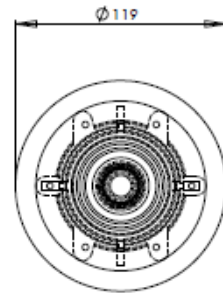

JUNCTION BOX TECHNICAL DATA SHEET

"Pool Technology"

Made of white ABS plastic. Complete with the special "no-leak" cable outlet

"Pool Technology"

Spare Part List:

#	Code	Spare Part	Quantity
01	05111111	HOSE CONNECTION	1 unit
02	05211104	STD. 95 UNDERWATER LIGHT HOSE CONNECTION GASKET	1 unit
03	0511110901	CYLINDRICAL GASKET FOR CABLE OUTLET - 2x1,5 (THICK)	1 unit
04	0511200101	NO-LEAK CABLE ADAPTER BODY	1 unit
05	04160S	WALL CONDUIT Ø63mm SLIP (PLEASE SEE GEMAS 2010/2011 CATALOGUE.)	1 unit