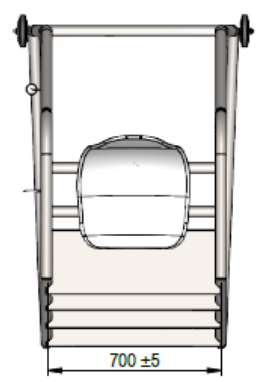

LIFEGUARD SEAT

Made of AISI 304 quality polished stainless steel \varnothing 42 mm pipe. Complete with fixing plates and screws.

Code	Description	Pieces/Box
14671	Model 2	1

"Pool Technology"