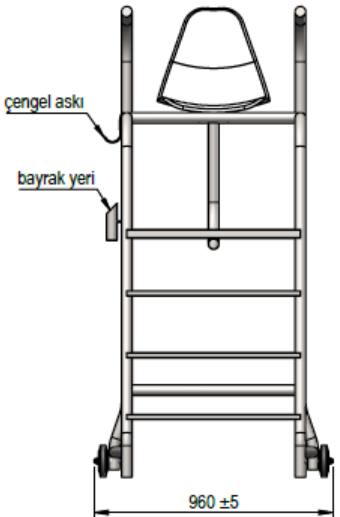

LIFEGUARD SEAT

Made of AISI 304 quality polished stainless steel \varnothing 42 mm pipe. Complete with fixing plates and screws.

Code	Description	Pieces/Box
14671	Model 2	1

"Pool Technology"