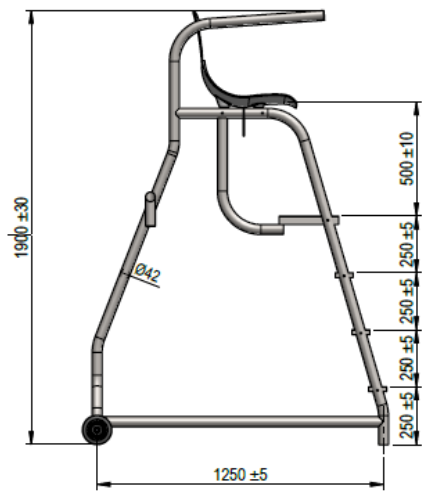

LIFEGUARD SEAT

Made of AISI 304 quality polished stainless steel \varnothing 42 mm pipe. Complete with fixing plates and screws.

Code	Description	Pieces/Box
14671	Model 2	1

"Pool Technology"