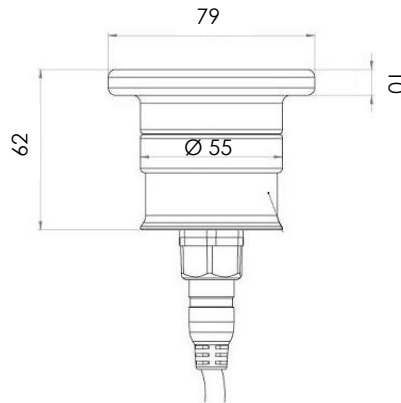

GEMAS JACUZZI LED LIGHT

Water resistant, jacuzzi, sauna and Turkish baths, pool concrete stairs, inside and ceiling of the boat and landscape light. Power LED 3535 1 W / 350 mA, 3 W / 700 mA. Made of 3 x 1-Watt power led. 12V – DC. PCB made of aluminum or epoxy. Press plastered monoblock stainless body. Polycarbonate luminaire glass. Silicone sealing. Easy to transfer and change non-leak cable socket system (single or double). IP68 protection class. Boltless top cover press closure.

Product Code	Description	Watt (W)	Voltage (V)	Light Intensity (lm)	Light Angle
15400010	3 Power LED – Natural White	3	12	90	150°
15400011	3 Power LED - Warm White	3	12	80	150°
15400012	3 Power LED - Cool White	3	12	100	150°
15400013	3 Power LED - Blue	3	12	18	150°
15400015	3 Power LED - RGB Built -In	3	12	-	150°
15400016	3 Power LED - Green	3	12	55	150°
15400017	3 Power LED - Red	3	12	40	150°
15400018	3 Power LED - Yellow	3	12	40	150°

NOTE: Please add SS to the end of the code for 316 quality stainless steel frame models.

Attention: Measurements are made at 25 ° C. Changes in ambient temperature and product temperature change current and light intensity values.

Product Code	Description	Pieces/Box
15400014	Jacuzzi Light Clamp	1

“Pool Technology”